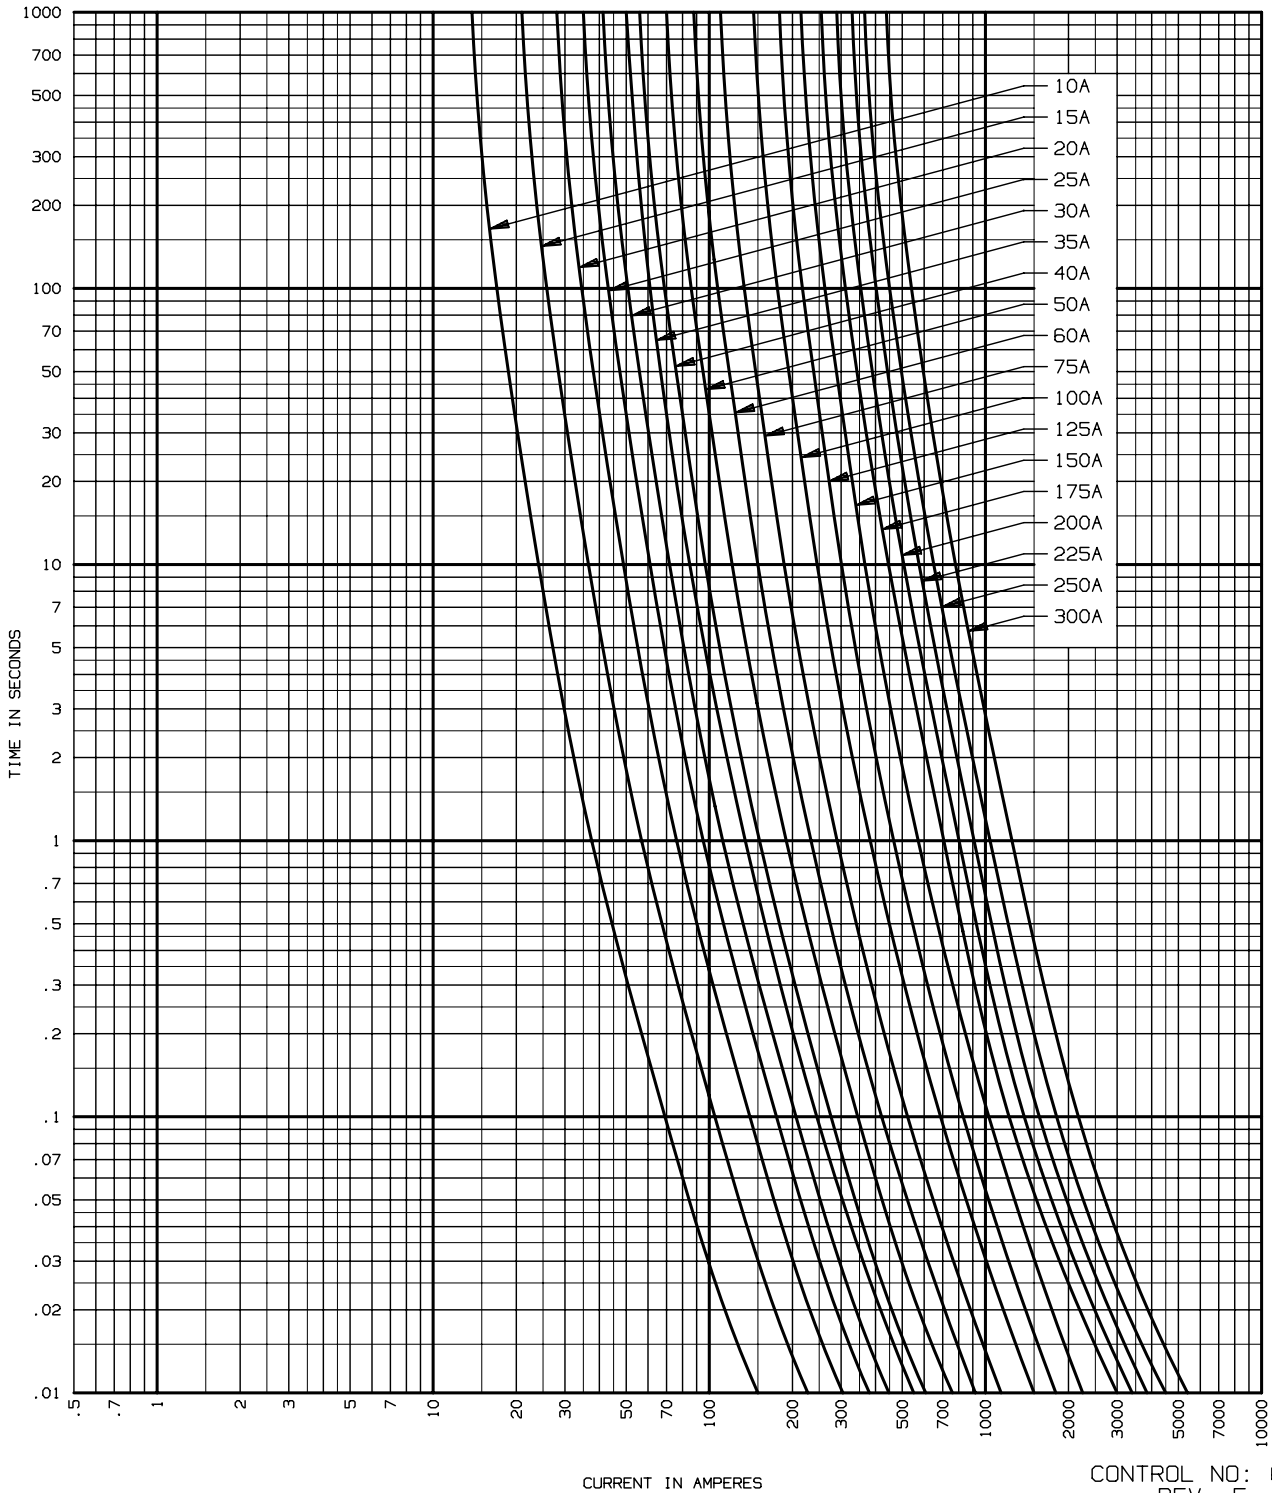

AMP TRAP CAPACITOR FUSE

A60C(AMP RATING)-121
10-300A 600VAC

A60C(AMP RATING)-121TI
25-300A 600VAC

MELTING TIME-CURRENT CURVE

FERRAZ SHAWMUT
NEWBURYPORT, MA 01950

24142

CONTROL NO: 603
REV. E
FOLDER NO.: 20
10/4/04