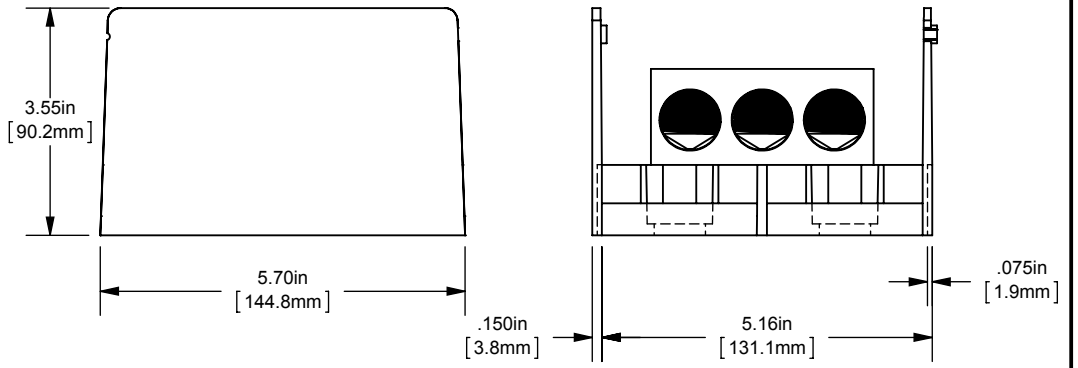

REV.	DATE	ECO	DESCRIPTION	BY	CK	APP
-	9/18/2013	N/A	INITIAL RELEASE	GDR	N/A	N/A

DIMENSIONS IN [] ARE MILLIMETERS

MERSEN USA NEWBURYPORT-MA, LLC
374 MERRIMAC STREET
NEWBURYPORT, MA 01950

MPDB69331

PDB ALUMINUM LARGE DOUBLE WIDE

(3) 600-2 X (3) 600-2

OUTLINE DIMENSIONS
NOT TO BE USED FOR PRODUCTION

702005

PRODUCT MANAGER
SIGN:
DATE:

DESIGN ENGINEER
SIGN:
DATE: (SEE ECO)