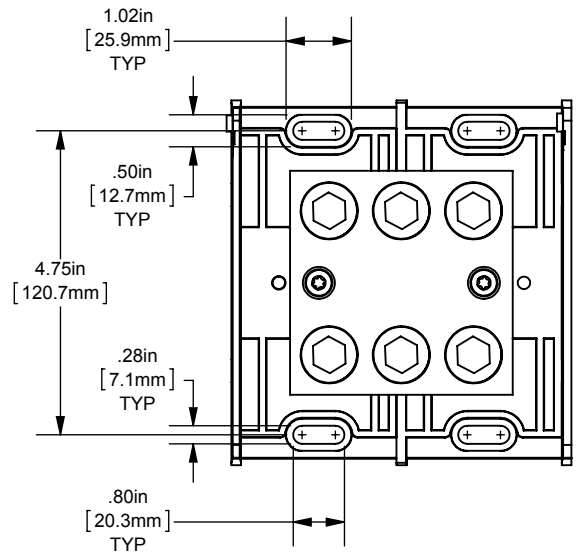

REV.	DATE	ECO	DESCRIPTION	BY	CK	APP
-	9/18/2013	N/A	INITIAL RELEASE	GDR	N/A	N/A

DIMENSIONS IN [ ] ARE MILLIMETERS

MERSEN USA NEWBURYPORT-MA, LLC
374 MERRIMAC STREET
NEWBURYPORT, MA 01950

MPDB69331

PDB ALUMINUM LARGE DOUBLE WIDE

(3) 600-2 X (3) 600-2

OUTLINE DIMENSIONS
NOT TO BE USED FOR PRODUCTION

702005

PRODUCT MANAGER
SIGN:
DATE:

DESIGN ENGINEER
SIGN:
DATE: (SEE ECO)