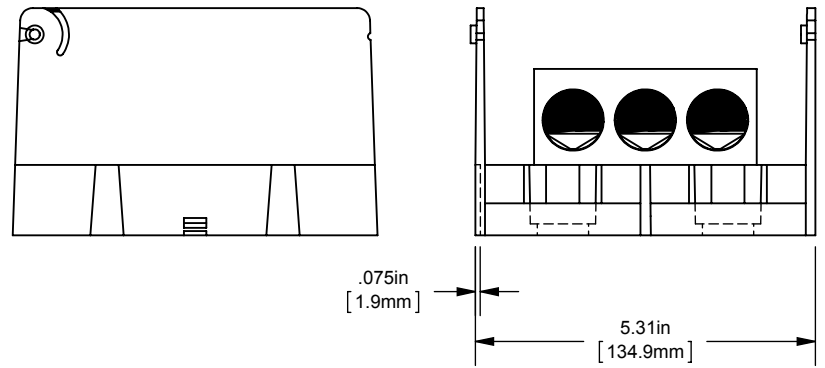

REV.	DATE	ECO	DESCRIPTION	BY	CK	APP
-	9/18/2013	N/A	INITIAL RELEASE	GDR	N/A	N/A

DIMENSIONS IN [ ] ARE MILLIMETERS

MERSEN USA NEWBURYPORT-MA, LLC
374 MERRIMAC STREET
NEWBURYPORT, MA 01950

MPDB69331

PDB ALUMINUM LARGE DOUBLE WIDE

(3) 600-2 X (3) 600-2

OUTLINE DIMENSIONS
NOT TO BE USED FOR PRODUCTION

702005

PRODUCT MANAGER
SIGN:
DATE:

DESIGN ENGINEER
SIGN:
DATE: (SEE ECO)