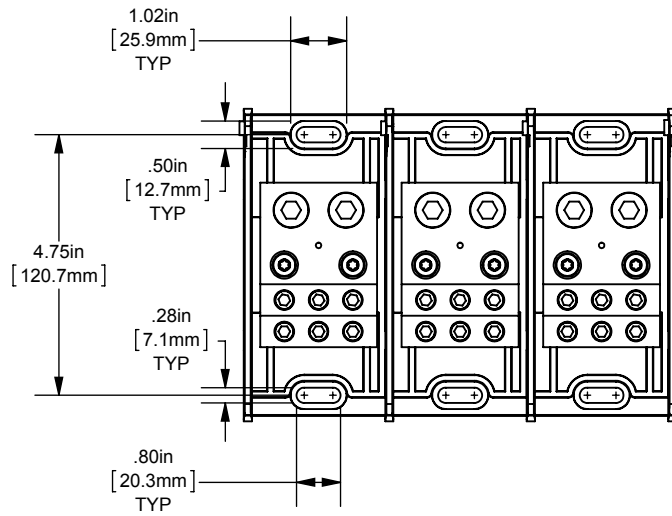

REV.	DATE	ECO	DESCRIPTION	BY	CK	APP
-	9/16/2013	N/A	INITIAL RELEASE	GDR	N/A	N/A

BACK VIEW
ADDER
(MPDB68130)
SHOWN

DIMENSIONS IN [ ] ARE MILLIMETERS

MERSEN USA NEWBURYPORT-MA, LLC
374 MERRIMAC STREET
NEWBURYPORT, MA 01950

MPDB(68130, 68131, 68132, 68133)

PDB 1-3P, ADDER CU LARGE UL1953

(2) 350-6 X (6) 2/0-14

OUTLINE DIMENSIONS
NOT TO BE USED FOR PRODUCTION

701994

PRODUCT MANAGER

SIGN:

DATE:

DESIGN ENGINEER

SIGN:

DATE: (SEE ECO)