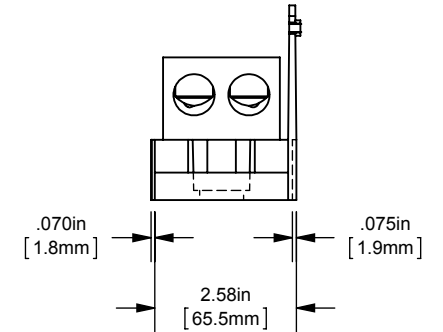

REV.	DATE	ECO	DESCRIPTION	BY	CK	APP
-	9/16/2013	N/A	INITIAL RELEASE	GDR	N/A	N/A

BACK VIEW
ADDER
(MPDB68130)
SHOWN

DIMENSIONS IN [ ] ARE MILLIMETERS

MERSEN USA NEWBURYPORT-MA, LLC
374 MERRIMAC STREET
NEWBURYPORT, MA 01950

MPDB(68130, 68131, 68132, 68133)

PDB 1-3P, ADDER CU LARGE UL1953

(2) 350-6 X (6) 2/0-14

OUTLINE DIMENSIONS
NOT TO BE USED FOR PRODUCTION

701994

PRODUCT MANAGER

SIGN:

DATE:

DESIGN ENGINEER

SIGN:

DATE: (SEE ECO)