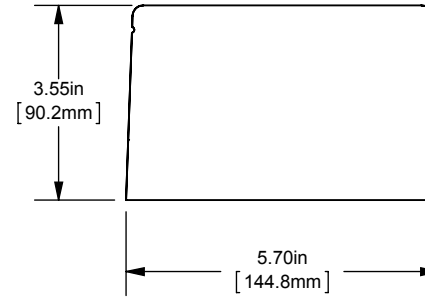

REV.	DATE	ECO	DESCRIPTION	BY	CK	APP
-	9/16/2013	N/A	INITIAL RELEASE	GDR	N/A	N/A

BACK VIEW
ADDER
(MPDB68130)
SHOWN

DIMENSIONS IN [ ] ARE MILLIMETERS

MERSEN USA NEWBURYPORT-MA, LLC
374 MERRIMAC STREET
NEWBURYPORT, MA 01950

MPDB(68130, 68131, 68132, 68133)

PDB 1-3P, ADDER CU LARGE UL1953

(2) 350-6 X (6) 2/0-14

OUTLINE DIMENSIONS
NOT TO BE USED FOR PRODUCTION

701994

PRODUCT MANAGER

SIGN:

DATE:

DESIGN ENGINEER

SIGN:

DATE: (SEE ECO)