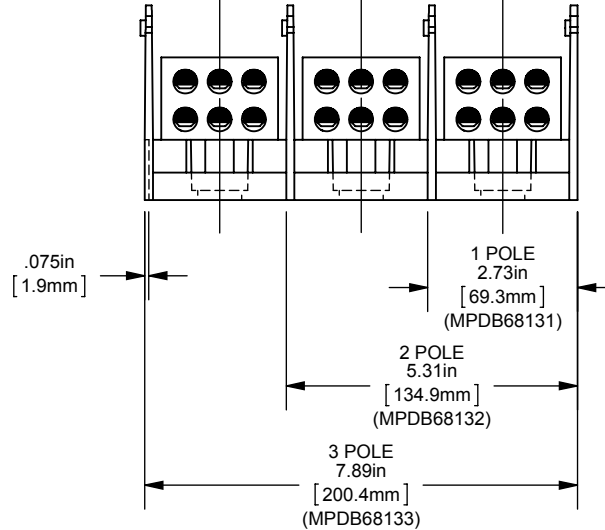

REV.	DATE	ECO	DESCRIPTION	BY	CK	APP
-	9/16/2013	N/A	INITIAL RELEASE	GDR	N/A	N/A

BACK VIEW
ADDER
(MPDB68130)
SHOWN

DIMENSIONS IN [ ] ARE MILLIMETERS

MERSEN USA NEWBURYPORT-MA, LLC
374 MERRIMAC STREET
NEWBURYPORT, MA 01950

MPDB(68130, 68131, 68132, 68133)

PDB 1-3P, ADDER CU LARGE UL1953

(2) 350-6 X (6) 2/0-14

OUTLINE DIMENSIONS
NOT TO BE USED FOR PRODUCTION

701994

PRODUCT MANAGER

SIGN:

DATE:

DESIGN ENGINEER

SIGN:

DATE: (SEE ECO)