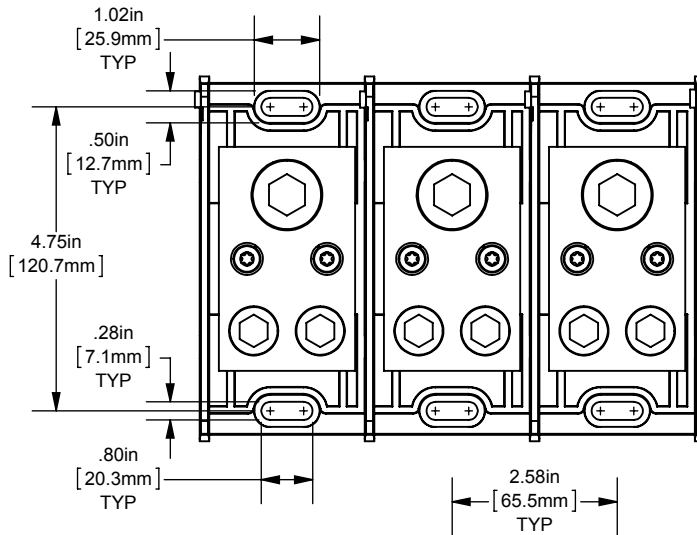

REV.	DATE	ECO	DESCRIPTION	BY	CK	APP
-	8/28/2013	N/A	INITIAL RELEASE	GDR	N/A	N/A

BACK VIEW  
ADDER  
(MPDB69010)  
SHOWN

DIMENSIONS IN [ ] ARE MILLIMETERS

MERSEN USA NEWBURYPORT-MA, LLC  
374 MERRIMAC STREET  
NEWBURYPORT, MA 01950

MPDB(69010,69011,69012,69013)  
PDB 1-3,ADDER ALUMINUM LARGE  
(1) 1000-250 X (2) 500-4

OUTLINE DIMENSIONS  
NOT TO BE USED FOR PRODUCTION

701978

<b>PRODUCT MANAGER</b>	<b>DESIGN ENGINEER</b>
SIGN:	SIGN:
DATE:	DATE: (SEE ECO)