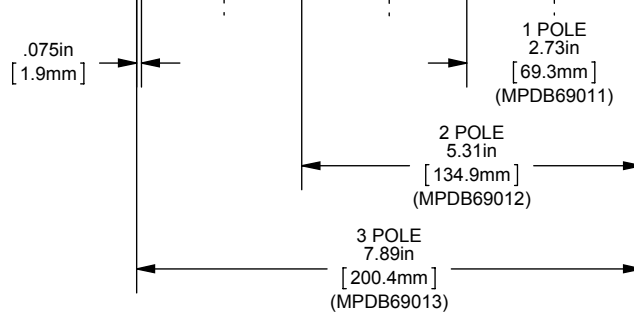

REV.	DATE	ECO	DESCRIPTION	BY	CK	APP
-	8/28/2013	N/A	INITIAL RELEASE	GDR	N/A	N/A

BACK VIEW
ADDER
(MPDB69010)
SHOWN

DIMENSIONS IN [ ] ARE MILLIMETERS

MERSEN USA NEWBURYPORT-MA, LLC
374 MERRIMAC STREET
NEWBURYPORT, MA 01950

MPDB(69010,69011,69012,69013)
PDB 1-3,ADDER ALUMINUM LARGE
(1) 1000-250 X (2) 500-4

OUTLINE DIMENSIONS
NOT TO BE USED FOR PRODUCTION

701978

PRODUCT MANAGER	DESIGN ENGINEER
SIGN:	SIGN:
DATE:	DATE: (SEE ECO)