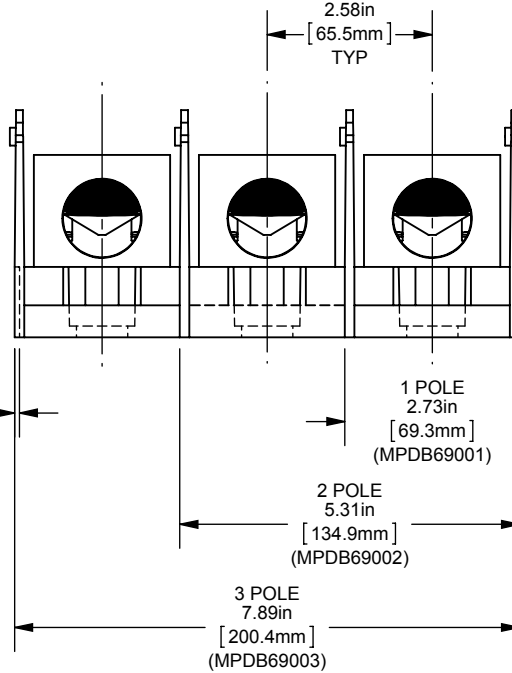

REV.	DATE	ECO	DESCRIPTION	BY	CK	APP
-	8/28/2013	N/A	INITIAL RELEASE	GDR	N/A	N/A

BACK VIEW
ADDER
(MPDB69000)
SHOWN

DIMENSIONS IN [ ] ARE MILLIMETERS

MERSEN USA NEWBURYPORT-MA, LLC
374 MERRIMAC STREET
NEWBURYPORT, MA 01950

MPDB(69000,69001,69002,69003)

PDB 1-3,ADDER ALUMINUM LARGE

(1) 1000-250 X (1) 1000-250

OUTLINE DIMENSIONS
NOT TO BE USED FOR PRODUCTION

701977

PRODUCT MANAGER

SIGN:

DATE:

DESIGN ENGINEER

SIGN:

DATE: (SEE ECO)