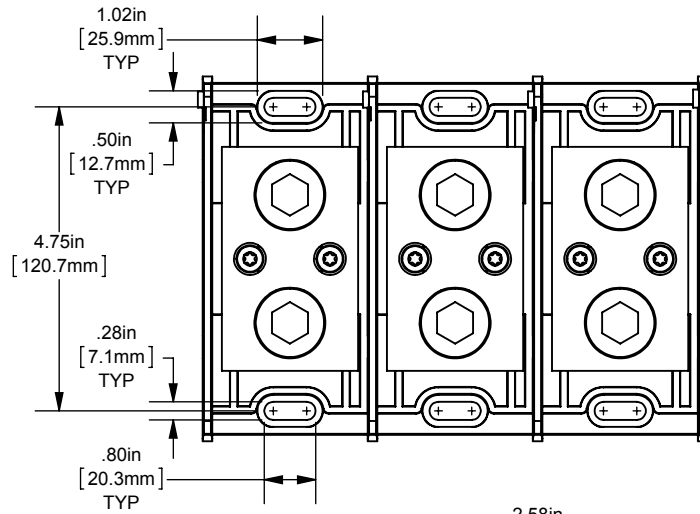

REV.	DATE	ECO	DESCRIPTION	BY	CK	APP
-	8/28/2013	N/A	INITIAL RELEASE	GDR	N/A	N/A

BACK VIEW
ADDER
(MPDB69000)
SHOWN

DIMENSIONS IN [ ] ARE MILLIMETERS

MERSEN USA NEWBURYPORT-MA, LLC
374 MERRIMAC STREET
NEWBURYPORT, MA 01950

MPDB(69000,69001,69002,69003)

PDB 1-3,ADDER ALUMINUM LARGE

(1) 1000-250 X (1) 1000-250

OUTLINE DIMENSIONS
NOT TO BE USED FOR PRODUCTION

701977

PRODUCT MANAGER

SIGN:

DATE:

DESIGN ENGINEER

SIGN:

DATE: (SEE ECO)