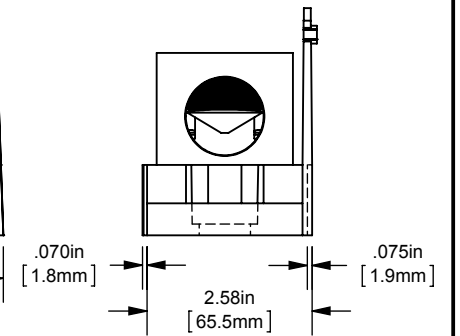

REV.	DATE	ECO	DESCRIPTION	BY	CK	APP
-	8/28/2013	N/A	INITIAL RELEASE	GDR	N/A	N/A

BACK VIEW
ADDER
(MPDB69000)
SHOWN

DIMENSIONS IN [ ] ARE MILLIMETERS

MERSEN USA NEWBURYPORT-MA, LLC
374 MERRIMAC STREET
NEWBURYPORT, MA 01950

MPDB(69000,69001,69002,69003)

PDB 1-3,ADDER ALUMINUM LARGE

(1) 1000-250 X (1) 1000-250

OUTLINE DIMENSIONS
NOT TO BE USED FOR PRODUCTION

701977

PRODUCT MANAGER

SIGN:

DATE:

DESIGN ENGINEER

SIGN:

DATE: (SEE ECO)