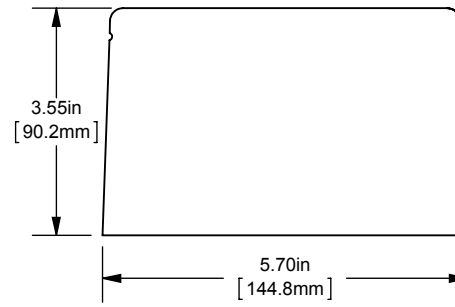

REV.	DATE	ECO	DESCRIPTION	BY	CK	APP
-	8/28/2013	N/A	INITIAL RELEASE	GDR	N/A	N/A

BACK VIEW
ADDER
(MPDB69000)
SHOWN

DIMENSIONS IN [ ] ARE MILLIMETERS

MERSEN USA NEWBURYPORT-MA, LLC
374 MERRIMAC STREET
NEWBURYPORT, MA 01950

MPDB(69000,69001,69002,69003)

PDB 1-3,ADDER ALUMINUM LARGE

(1) 1000-250 X (1) 1000-250

OUTLINE DIMENSIONS
NOT TO BE USED FOR PRODUCTION

701977

PRODUCT MANAGER

SIGN:

DATE:

DESIGN ENGINEER

SIGN:

DATE: (SEE ECO)