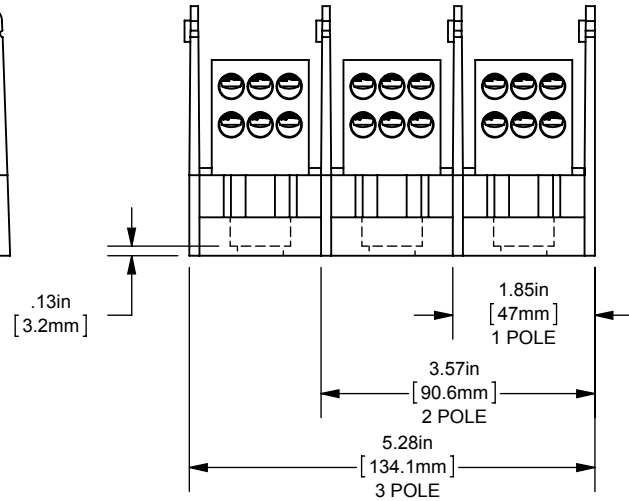

REV.	DATE	ECO	DESCRIPTION	BY	CK	APP
-	8/23/2013	NA	INITIAL RELEASE	LDB	NA	NA

DIMENSIONS IN [ ] ARE MILLIMETERS

MERSEN USA NEWBURYPORT-MA, LLC
374 MERRIMAC STREET
NEWBURYPORT, MA 01950

MPDB6746(0,1,2,3)

PDB -ADDER, 1 TO 3 POLES

(1) 500-4 X (6) 2-14 ALUMINUM

OUTLINE DIMENSIONS
NOT TO BE USED FOR PRODUCTION

701971

PRODUCT MANAGER

SIGN:

DATE:

DESIGN ENGINEER

SIGN:

DATE: