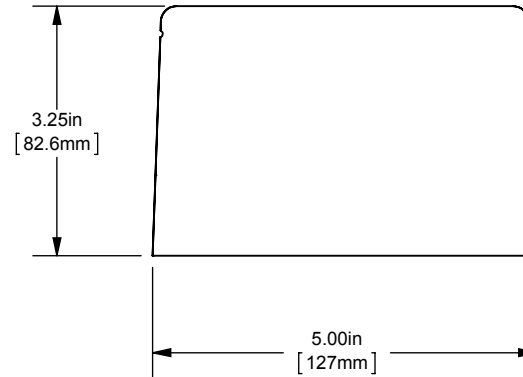

REV.	DATE	ECO	DESCRIPTION	BY	CK	APP
-	8/23/2013	NA	INITIAL RELEASE	LDB	NA	NA

DIMENSIONS IN [] ARE MILLIMETERS

MERSEN USA NEWBURYPORT-MA, LLC
374 MERRIMAC STREET
NEWBURYPORT, MA 01950

MPDB6746(0,1,2,3)

PDB -ADDER, 1 TO 3 POLES

(1) 500-4 X (6) 2-14 ALUMINUM

OUTLINE DIMENSIONS
NOT TO BE USED FOR PRODUCTION

701971

PRODUCT MANAGER

SIGN:

DATE:

DESIGN ENGINEER

SIGN: