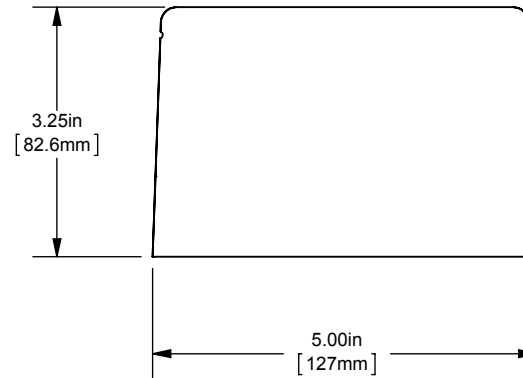

REV.	DATE	ECO	DESCRIPTION	BY	CK	APP
-	8/23/2013	NA	INITIAL RELEASE	LDB	NA	NA

DIMENSIONS IN [] ARE MILLIMETERS

MERSEN USA NEWBURYPORT-MA, LLC
374 MERRIMAC STREET
NEWBURYPORT, MA 01950

MPDB6742(0,1,2,3)

PDB -ADDER, 1 TO 3 POLES

(1) 500-4 X (2) 4/0-10 ALUMINUM

OUTLINE DIMENSIONS
NOT TO BE USED FOR PRODUCTION

701969

PRODUCT MANAGER

SIGN:

DATE:

DESIGN ENGINEER

SIGN: