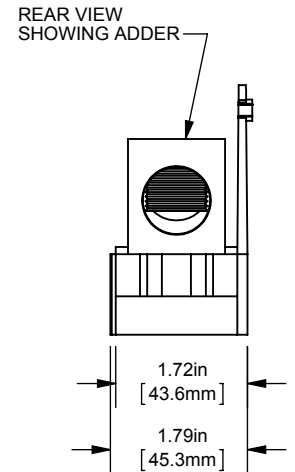

REV.	DATE	ECO	DESCRIPTION	BY	CK	APP
-	8/23/2013	NA	INITIAL RELEASE	LDB	NA	NA

DIMENSIONS IN [] ARE MILLIMETERS

MERSEN USA NEWBURYPORT-MA, LLC
374 MERRIMAC STREET
NEWBURYPORT, MA 01950

MPDB6742(0,1,2,3)

PDB -ADDER, 1 TO 3 POLES

(1) 500-4 X (2) 4/0-10 ALUMINUM

OUTLINE DIMENSIONS
NOT TO BE USED FOR PRODUCTION

701969

PRODUCT MANAGER

SIGN:

DATE:

DESIGN ENGINEER

SIGN: