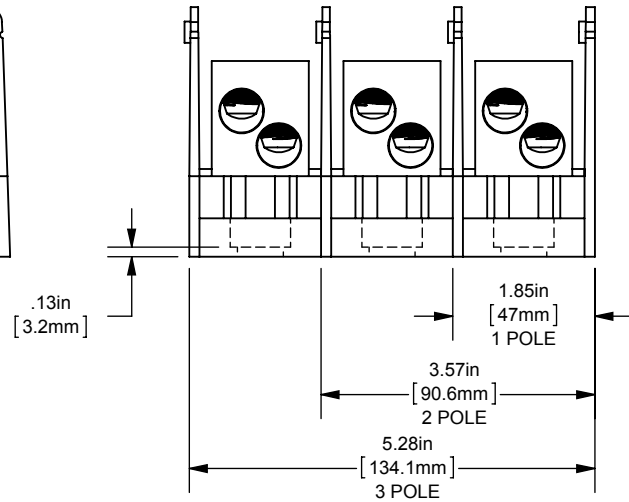

REV.	DATE	ECO	DESCRIPTION	BY	CK	APP
-	8/23/2013	NA	INITIAL RELEASE	LDB	NA	NA

DIMENSIONS IN [] ARE MILLIMETERS

MERSEN USA NEWBURYPORT-MA, LLC
374 MERRIMAC STREET
NEWBURYPORT, MA 01950

MPDB6742(0,1,2,3)

PDB -ADDER, 1 TO 3 POLES

(1) 500-4 X (2) 4/0-10 ALUMINUM

OUTLINE DIMENSIONS
NOT TO BE USED FOR PRODUCTION

701969

PRODUCT MANAGER

SIGN:

DATE:

DESIGN ENGINEER

SIGN: