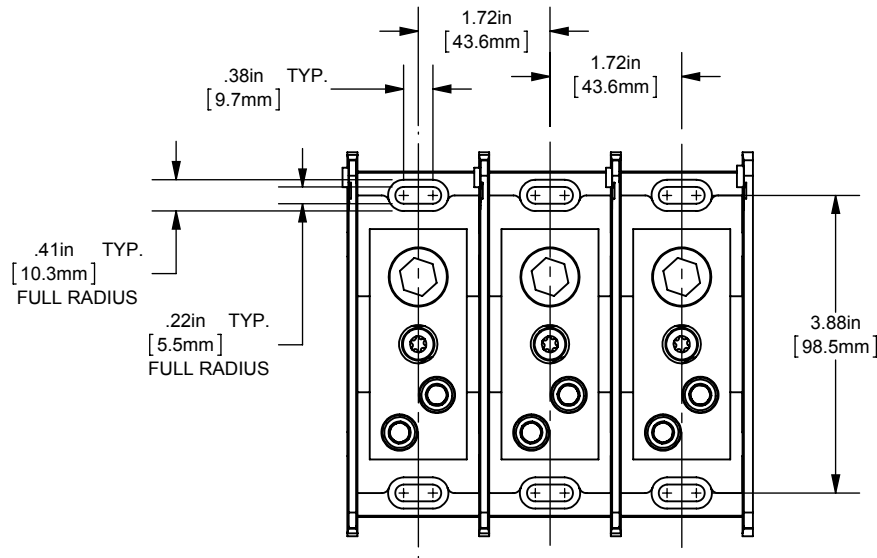

REV.	DATE	ECO	DESCRIPTION	BY	CK	APP
-	8/23/2013	NA	INITIAL RELEASE	LDB	NA	NA

DIMENSIONS IN [ ] ARE MILLIMETERS

MERSEN USA NEWBURYPORT-MA, LLC
374 MERRIMAC STREET
NEWBURYPORT, MA 01950

MPDB6742(0,1,2,3)

PDB -ADDER, 1 TO 3 POLES

(1) 500-4 X (2) 4/0-10 ALUMINUM

OUTLINE DIMENSIONS
NOT TO BE USED FOR PRODUCTION

701969

PRODUCT MANAGER

SIGN:

DATE:

DESIGN ENGINEER

SIGN:

DATE: