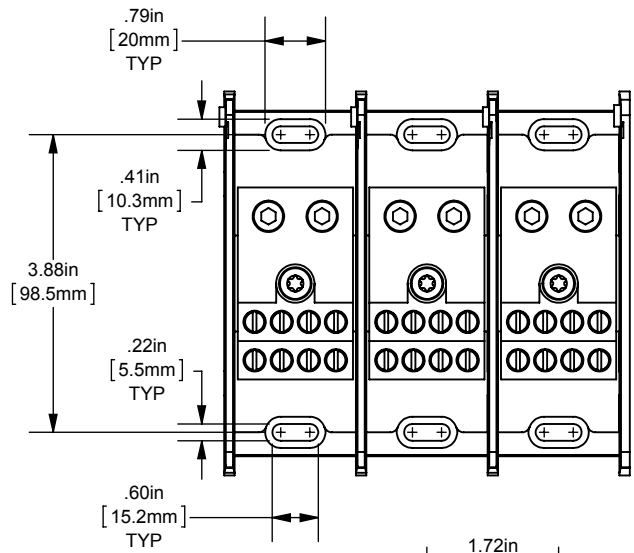

REV.	DATE	ECO	DESCRIPTION	BY	CK	APP
-	8/26/2013	N/A	INITIAL RELEASE	GDR	N/A	N/A

BACK VIEW
 ADDER
 (MPDB67610)
 SHOWN

DIMENSIONS IN [] ARE MILLIMETERS

MERSEN USA NEWBURYPORT-MA, LLC
 374 MERRIMAC STREET
 NEWBURYPORT, MA 01950

MPDB(67610,67611,67612,67613)
 PDB 1-3, ADDER ALUMINUM INTERMEDIATE
 (2) 2/0-14 X (8) 2-14

OUTLINE DIMENSIONS
 NOT TO BE USED FOR PRODUCTION

701966
 SHEET 1 OF 1

PRODUCT MANAGER
 SIGN:
 DATE:

DESIGN ENGINEER
 SIGN:
 DATE: (SEE ECO)