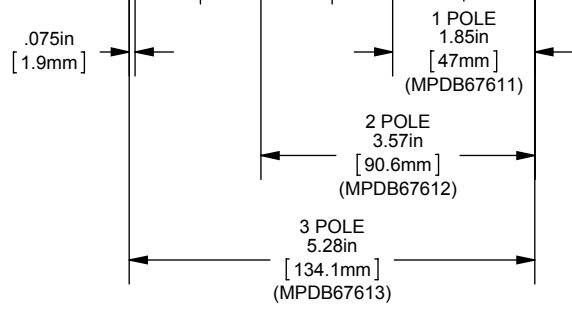

REV.	DATE	ECO	DESCRIPTION	BY	CK	APP
-	8/26/2013	N/A	INITIAL RELEASE	GDR	N/A	N/A

BACK VIEW
ADDER
(MPDB67610)
SHOWN

DIMENSIONS IN [ ] ARE MILLIMETERS

MERSEN USA NEWBURYPORT-MA, LLC
374 MERRIMAC STREET
NEWBURYPORT, MA 01950

MPDB(67610,67611,67612,67613)
PDB 1-3, ADDER ALUMINUM INTERMEDIATE
(2) 2/0-14 X (8) 2-14

OUTLINE DIMENSIONS
NOT TO BE USED FOR PRODUCTION

701966
SHEET 1 OF 1

PRODUCT MANAGER
SIGN:
DATE:

DESIGN ENGINEER
SIGN:
DATE: (SEE ECO)