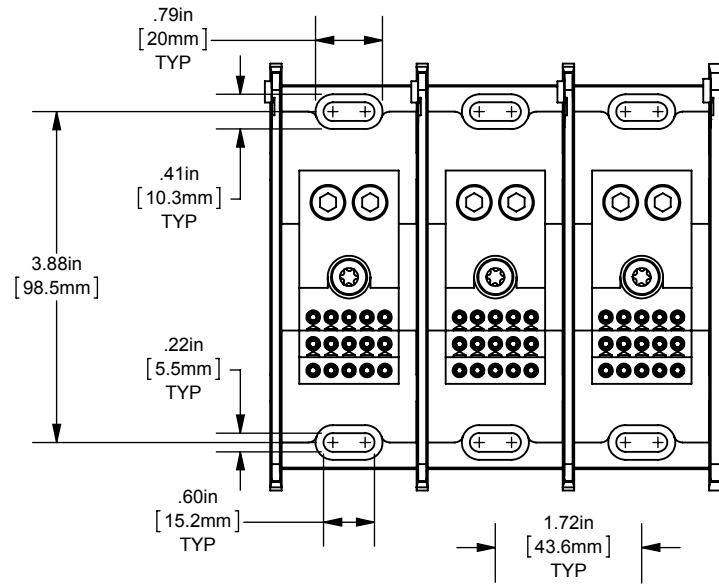

REV.	DATE	ECO	DESCRIPTION	BY	CK	APP
-	8/26/2013	N/A	INITIAL RELEASE	GDR	N/A	N/A

BACK VIEW
ADDER
(MPDB67550)
SHOWN

DIMENSIONS IN [ ] ARE MILLIMETERS

MERSEN USA NEWBURYPORT-MA, LLC
374 MERRIMAC STREET
NEWBURYPORT, MA 01950

MPDB(67550,67551,67552,67553)

PDB 1-3,ADDER ALUMINUM INTERMEDIATE

(2)2/0-14 X (15)10-14

OUTLINE DIMENSIONS
NOT TO BE USED FOR PRODUCTION

701956

PRODUCT MANAGER
SIGN:
DATE:

DESIGN ENGINEER
SIGN:
DATE: (SEE ECO)