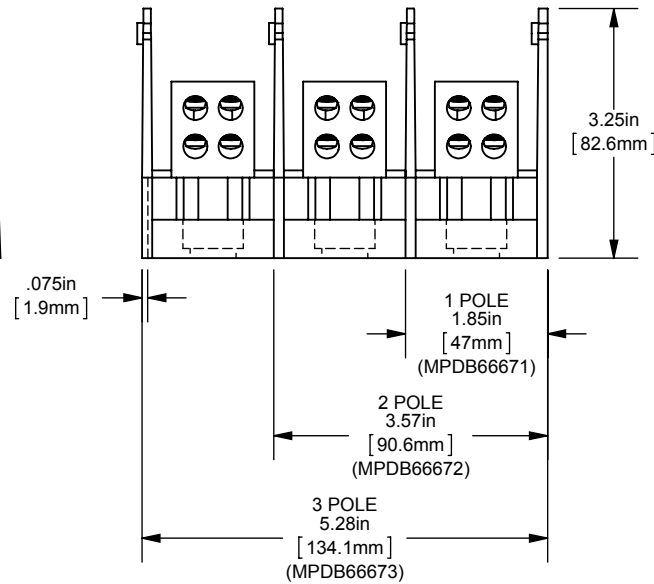

REV.	DATE	ECO	DESCRIPTION	BY	CK	APP
-	8/23/2013	N/A	INITIAL RELEASE	GDR	N/A	N/A

BACK VIEW
ADDER
(MPDB66670)
SHOWN

DIMENSIONS IN [ ] ARE MILLIMETERS

MERSEN USA NEWBURYPORT-MA, LLC
374 MERRIMAC STREET
NEWBURYPORT, MA 01950

MPDB(66670,66671,66672,66673)

PDB 1-3P,ADDER COPPER INTERMEDIATE

(1) 350-6 X (4) 2-14

OUTLINE DIMENSIONS
NOT TO BE USED FOR PRODUCTION

701932

PRODUCT MANAGER

SIGN:

DATE:

DESIGN ENGINEER

SIGN:

DATE: (SEE ECO)