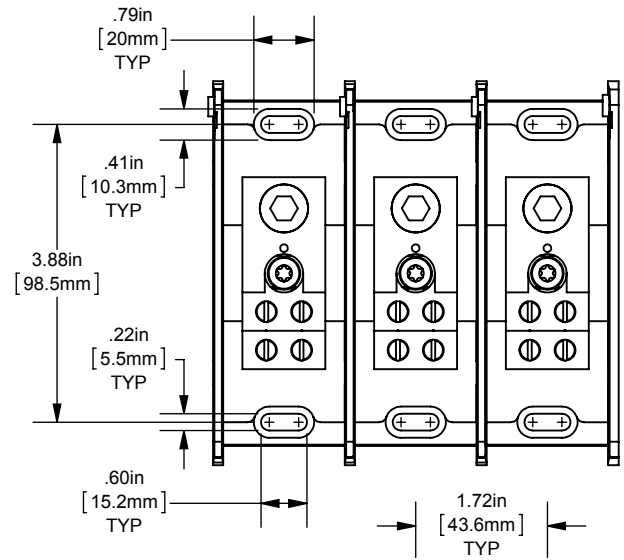

REV.	DATE	ECO	DESCRIPTION	BY	CK	APP
-	8/23/2013	N/A	INITIAL RELEASE	GDR	N/A	N/A

BACK VIEW
ADDER
(MPDB66670)
SHOWN

DIMENSIONS IN [ ] ARE MILLIMETERS

MERSEN USA NEWBURYPORT-MA, LLC
374 MERRIMAC STREET
NEWBURYPORT, MA 01950

MPDB(66670,66671,66672,66673)

PDB 1-3P,ADDER COPPER INTERMEDIATE

(1) 350-6 X (4) 2-14

OUTLINE DIMENSIONS
NOT TO BE USED FOR PRODUCTION

701932

PRODUCT MANAGER

SIGN:

DATE:

DESIGN ENGINEER

SIGN:

DATE: (SEE ECO)