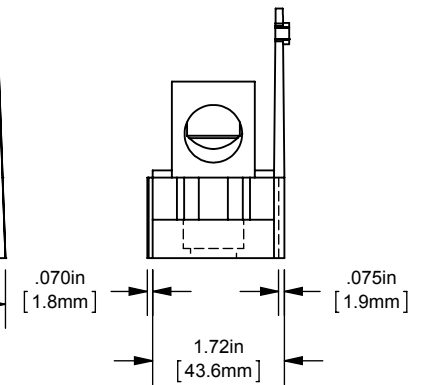

REV.	DATE	ECO	DESCRIPTION	BY	CK	APP
-	8/23/2013	N/A	INITIAL RELEASE	GDR	N/A	N/A

BACK VIEW
ADDER
(MPDB66670)
SHOWN

DIMENSIONS IN [ ] ARE MILLIMETERS

MERSEN USA NEWBURYPORT-MA, LLC
374 MERRIMAC STREET
NEWBURYPORT, MA 01950

MPDB(66670,66671,66672,66673)

PDB 1-3P,ADDER COPPER INTERMEDIATE

(1) 350-6 X (4) 2-14

OUTLINE DIMENSIONS
NOT TO BE USED FOR PRODUCTION

701932

PRODUCT MANAGER

SIGN:

DATE:

DESIGN ENGINEER

SIGN:

DATE: (SEE ECO)