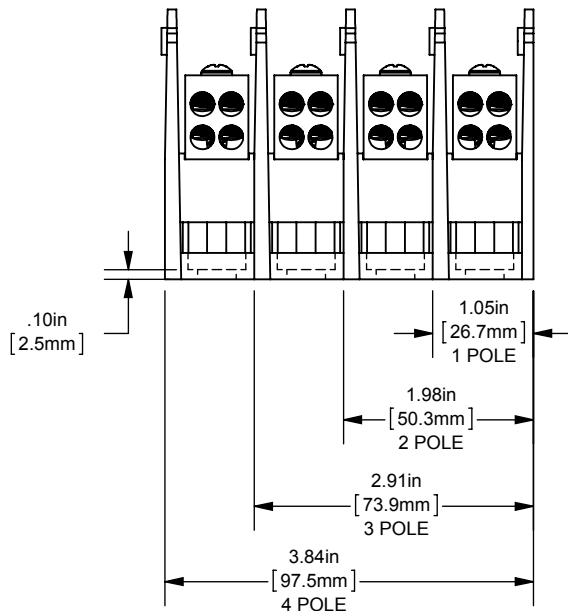

REV.	DATE	ECO	DESCRIPTION	BY	CK	APP
-	8/13/2013	NA	INITIAL RELEASE	LDB		NA

REAR VIEW  
ADDER SHOWN

DIMENSIONS IN [ ] ARE MILLIMETERS

**MERSEN**

MERSEN USA NEWBURYPORT-MA, LLC  
374 MERRIMAC STREET  
NEWBURYPORT, MA 01950

MPDB6316(0, 1, 2, 3, 4)

OUTLINE DIMENSIONS  
NOT TO BE USED FOR PRODUCTION

PRODUCT MANAGER

DESIGN ENGINEER

SIGN:

SIGN:

PDB- ADDER, 1 TO 4 POLE

701926

DATE:

DATE:

(1) 4-14 X (4) 4-14 ALUMINUM