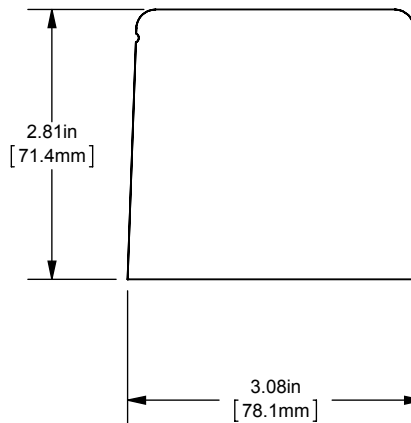

REV.	DATE	ECO	DESCRIPTION	BY	CK	APP
-	8/13/2013	NA	INITIAL RELEASE	LDB		NA

REAR VIEW  
ADDER SHOWN

DIMENSIONS IN [ ] ARE MILLIMETERS

**MERSEN**

MERSEN USA NEWBURYPORT-MA, LLC  
374 MERRIMAC STREET  
NEWBURYPORT, MA 01950

MPDB6316(0, 1, 2, 3, 4)

OUTLINE DIMENSIONS  
NOT TO BE USED FOR PRODUCTION

PRODUCT MANAGER

DESIGN ENGINEER

SIGN:

SIGN:

PDB- ADDER, 1 TO 4 POLE

701926

DATE:

DATE:

(1) 4-14 X (4) 4-14 ALUMINUM