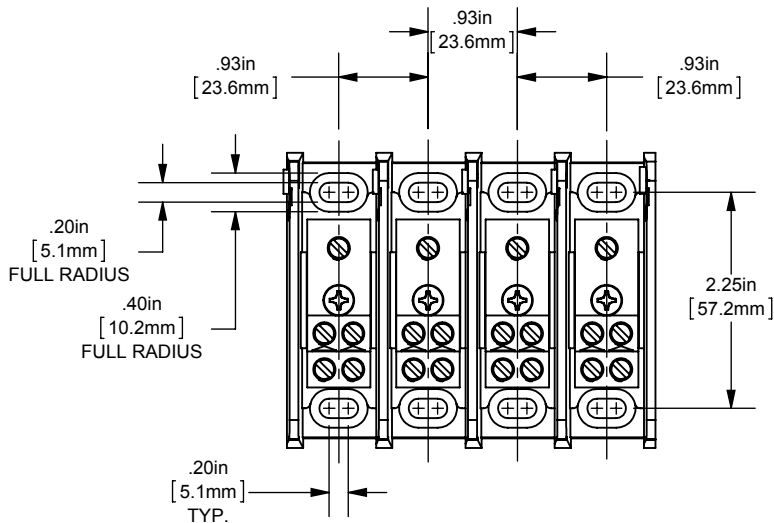

REV.	DATE	ECO	DESCRIPTION	BY	CK	APP
-	8/13/2013	NA	INITIAL RELEASE	LDB		NA

REAR VIEW  
ADDER SHOWN

DIMENSIONS IN [ ] ARE MILLIMETERS

**MERSEN**

MERSEN USA NEWBURYPORT-MA, LLC  
374 MERRIMAC STREET  
NEWBURYPORT, MA 01950

MPDB6316(0, 1, 2, 3, 4)

OUTLINE DIMENSIONS  
NOT TO BE USED FOR PRODUCTION

PRODUCT MANAGER

DESIGN ENGINEER

SIGN:

SIGN:

PDB- ADDER, 1 TO 4 POLE

701926

DATE:

DATE:

(1) 4-14 X (4) 4-14 ALUMINUM