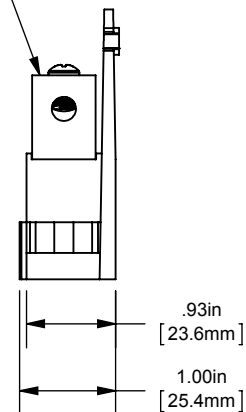

REV.	DATE	ECO	DESCRIPTION	BY	CK	APP
-	8/13/2013	NA	INITIAL RELEASE	LDB		NA

REAR VIEW  
ADDER SHOWN

DIMENSIONS IN [ ] ARE MILLIMETERS

**MERSEN**

MERSEN USA NEWBURYPORT-MA, LLC  
374 MERRIMAC STREET  
NEWBURYPORT, MA 01950

MPDB6316(0, 1, 2, 3, 4)

OUTLINE DIMENSIONS  
NOT TO BE USED FOR PRODUCTION

PRODUCT MANAGER

DESIGN ENGINEER

SIGN:

SIGN:

PDB- ADDER, 1 TO 4 POLE

701926

DATE:

DATE:

(1) 4-14 X (4) 4-14 ALUMINUM