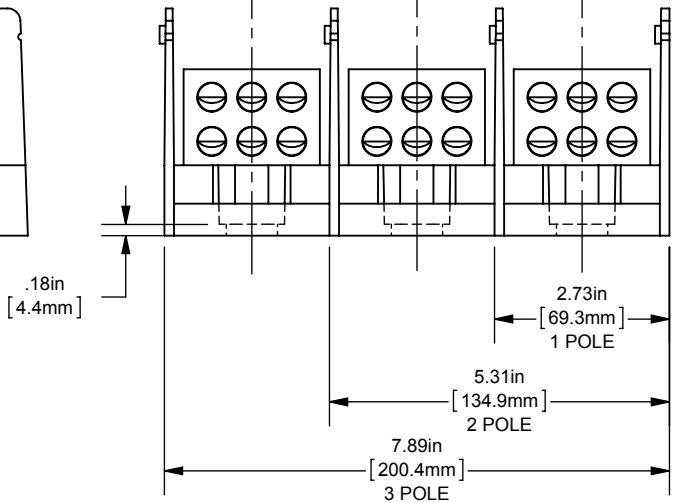

REV.	DATE	ECO	DESCRIPTION	BY	CK	APP
-	8/12/2013	NA	INITIAL RELEASE	LDB	NA	NA

DIMENSIONS IN [ ] ARE MILLIMETERS

MERSEN USA NEWBURYPORT-MA, LLC
374 MERRIMAC STREET
NEWBURYPORT, MA 01950

MPDB6910(0, 1, 2, 3)

PDB- ADDER, 1 TO 3 POLE

(2) 500-4 X (6) 2/0-14 ALUMINUM

OUTLINE DIMENSIONS
NOT TO BE USED FOR PRODUCTION

701918

PRODUCT MANAGER
SIGN:
DATE:

DESIGN ENGINEER
SIGN:
DATE: