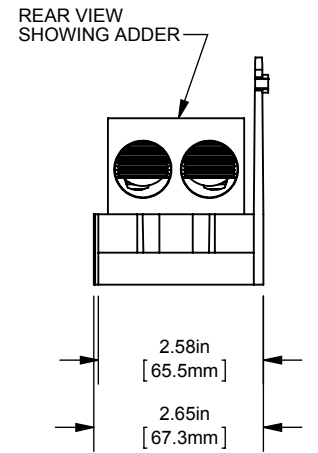

REV.	DATE	ECO	DESCRIPTION	BY	CK	APP
-	8/12/2013	NA	INITIAL RELEASE	LDB	NA	NA

DIMENSIONS IN [ ] ARE MILLIMETERS

MERSEN USA NEWBURYPORT-MA, LLC
374 MERRIMAC STREET
NEWBURYPORT, MA 01950

MPDB6910(0, 1, 2, 3)

PDB- ADDER, 1 TO 3 POLE

(2) 500-4 X (6) 2/0-14 ALUMINUM

OUTLINE DIMENSIONS
NOT TO BE USED FOR PRODUCTION

701918

PRODUCT MANAGER
SIGN:
DATE:

DESIGN ENGINEER
SIGN:
DATE: