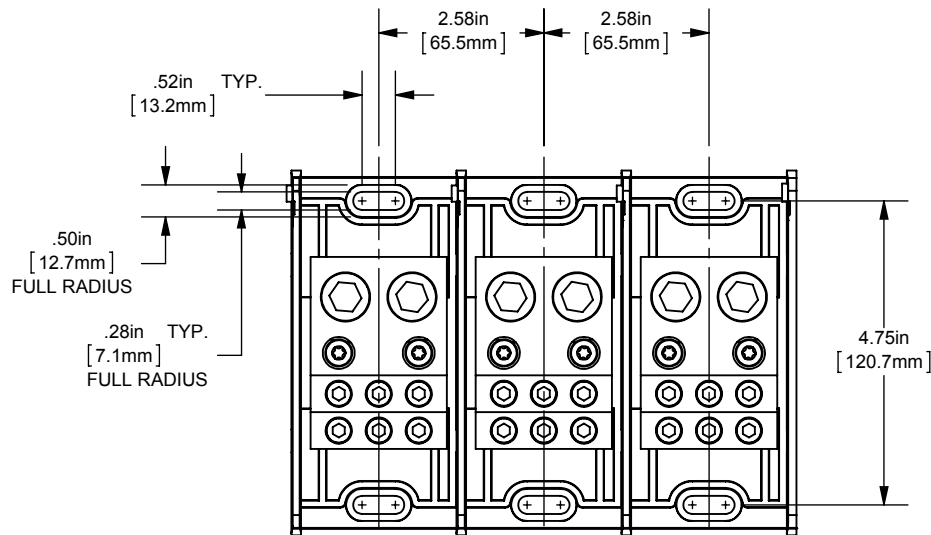

REV.	DATE	ECO	DESCRIPTION	BY	CK	APP
-	8/12/2013	NA	INITIAL RELEASE	LDB	NA	NA

DIMENSIONS IN [ ] ARE MILLIMETERS

MERSEN USA NEWBURYPORT-MA, LLC
374 MERRIMAC STREET
NEWBURYPORT, MA 01950

MPDB6910(0, 1, 2, 3)

PDB- ADDER, 1 TO 3 POLE

(2) 500-4 X (6) 2/0-14 ALUMINUM

OUTLINE DIMENSIONS
NOT TO BE USED FOR PRODUCTION

701918

PRODUCT MANAGER
SIGN:
DATE:

DESIGN ENGINEER
SIGN:
DATE: