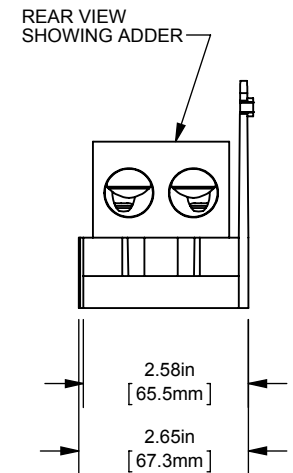

REV.	DATE	ECO	DESCRIPTION	BY	CK	APP
-	8/12/2013	NA	INITIAL RELEASE	LDB	NA	NA

DIMENSIONS IN [ ] ARE MILLIMETERS

MERSEN USA NEWBURYPORT-MA, LLC
374 MERRIMAC STREET
NEWBURYPORT, MA 01950

MPDB6832(0, 1, 2, 3)

PDB- ADDER, 1 TO 3 POLE

(2) 350-6 X (4) 4/0-10 COPPER

OUTLINE DIMENSIONS
NOT TO BE USED FOR PRODUCTION

701917

PRODUCT MANAGER

SIGN:

DATE:

DESIGN ENGINEER

SIGN:

DATE: