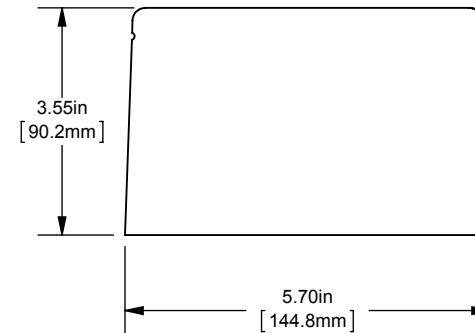

REV.	DATE	ECO	DESCRIPTION	BY	CK	APP
-	8/12/2013	NA	INITIAL RELEASE	LDB	NA	NA

DIMENSIONS IN [ ] ARE MILLIMETERS

MERSEN USA NEWBURYPORT-MA, LLC
374 MERRIMAC STREET
NEWBURYPORT, MA 01950

MPDB6832(0, 1, 2, 3)

PDB- ADDER, 1 TO 3 POLE

(2) 350-6 X (4) 4/0-10 COPPER

OUTLINE DIMENSIONS
NOT TO BE USED FOR PRODUCTION

701917

PRODUCT MANAGER

SIGN:

DATE:

DESIGN ENGINEER

SIGN:

DATE: