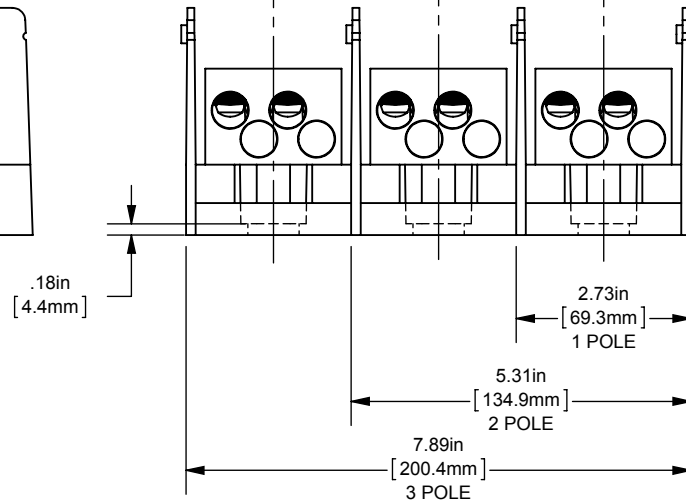

REV.	DATE	ECO	DESCRIPTION	BY	CK	APP
-	8/12/2013	NA	INITIAL RELEASE	LDB	NA	NA

DIMENSIONS IN [ ] ARE MILLIMETERS

MERSEN USA NEWBURYPORT-MA, LLC
374 MERRIMAC STREET
NEWBURYPORT, MA 01950

MPDB6832(0, 1, 2, 3)

PDB- ADDER, 1 TO 3 POLE

(2) 350-6 X (4) 4/0-10 COPPER

OUTLINE DIMENSIONS
NOT TO BE USED FOR PRODUCTION

701917

PRODUCT MANAGER

SIGN:

DATE:

DESIGN ENGINEER

SIGN:

DATE: