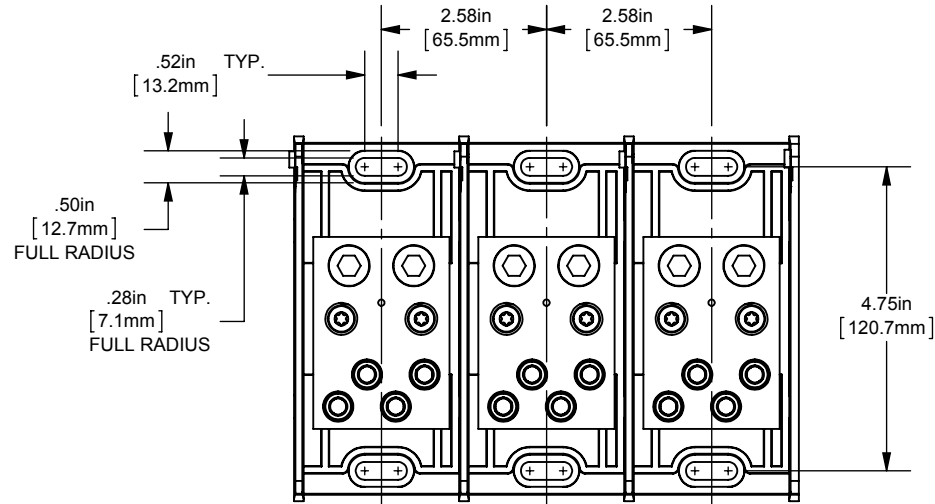

REV.	DATE	ECO	DESCRIPTION	BY	CK	APP
-	8/12/2013	NA	INITIAL RELEASE	LDB	NA	NA

DIMENSIONS IN [ ] ARE MILLIMETERS

MERSEN USA NEWBURYPORT-MA, LLC
374 MERRIMAC STREET
NEWBURYPORT, MA 01950

MPDB6832(0, 1, 2, 3)

PDB- ADDER, 1 TO 3 POLE

(2) 350-6 X (4) 4/0-10 COPPER

OUTLINE DIMENSIONS
NOT TO BE USED FOR PRODUCTION

701917

PRODUCT MANAGER

SIGN:

DATE:

DESIGN ENGINEER

SIGN:

DATE: