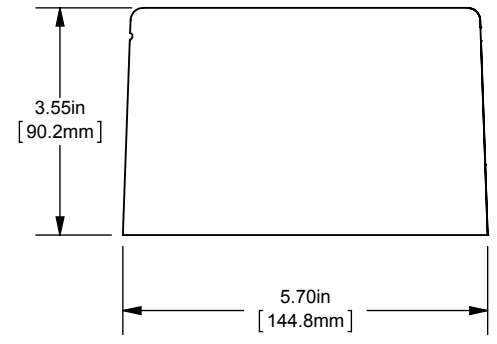

REV.	DATE	ECO	DESCRIPTION	BY	CK	APP
-	8/12/2013	NA	INITIAL RELEASE	LDB	NA	NA

DIMENSIONS IN [ ] ARE MILLIMETERS

MERSEN USA NEWBURYPORT-MA, LLC  
374 MERRIMAC STREET  
NEWBURYPORT, MA 01950

MPDB6810(0, 1, 2, 3)  
PDB- ADDER, 1 TO 3 POLE  
(2) 500-4 X (6) 2/0-14 COPPER

OUTLINE DIMENSIONS  
NOT TO BE USED FOR PRODUCTION

701914

PRODUCT MANAGER  
SIGN:  
DATE:

DESIGN ENGINEER  
SIGN:  
DATE: