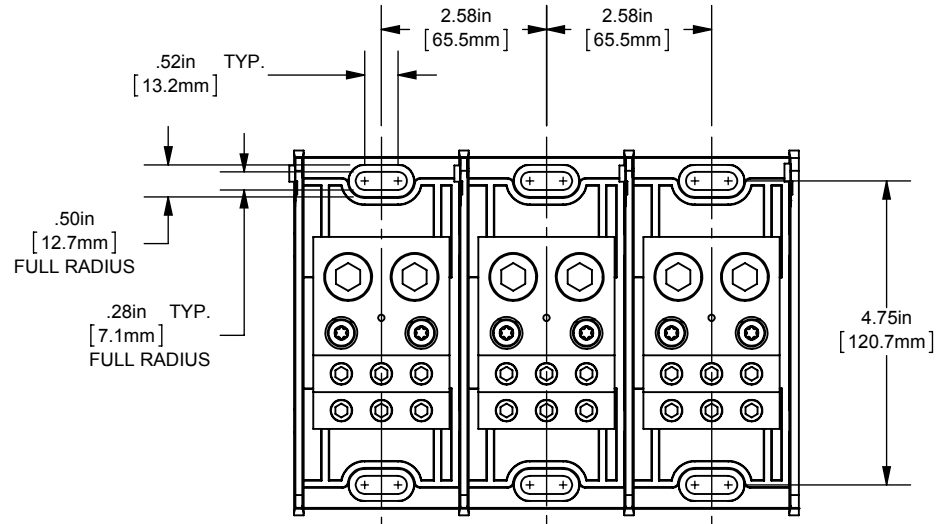

REV.	DATE	ECO	DESCRIPTION	BY	CK	APP
-	8/12/2013	NA	INITIAL RELEASE	LDB	NA	NA

DIMENSIONS IN [ ] ARE MILLIMETERS

MERSEN USA NEWBURYPORT-MA, LLC  
374 MERRIMAC STREET  
NEWBURYPORT, MA 01950

MPDB6810(0, 1, 2, 3)  
PDB- ADDER, 1 TO 3 POLE  
(2) 500-4 X (6) 2/0-14 COPPER

OUTLINE DIMENSIONS  
NOT TO BE USED FOR PRODUCTION

701914

PRODUCT MANAGER  
SIGN:  
DATE:

DESIGN ENGINEER  
SIGN:  
DATE: