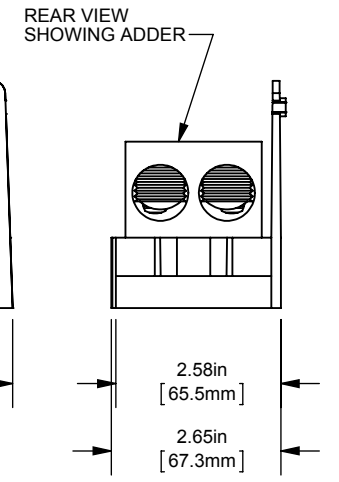

REV.	DATE	ECO	DESCRIPTION	BY	CK	APP
-	8/12/2013	NA	INITIAL RELEASE	LDB	NA	NA

DIMENSIONS IN [ ] ARE MILLIMETERS

MERSEN USA NEWBURYPORT-MA, LLC  
374 MERRIMAC STREET  
NEWBURYPORT, MA 01950

MPDB6810(0, 1, 2, 3)  
PDB- ADDER, 1 TO 3 POLE  
(2) 500-4 X (6) 2/0-14 COPPER

OUTLINE DIMENSIONS  
NOT TO BE USED FOR PRODUCTION

701914

PRODUCT MANAGER  
SIGN:  
DATE:

DESIGN ENGINEER  
SIGN:  
DATE: