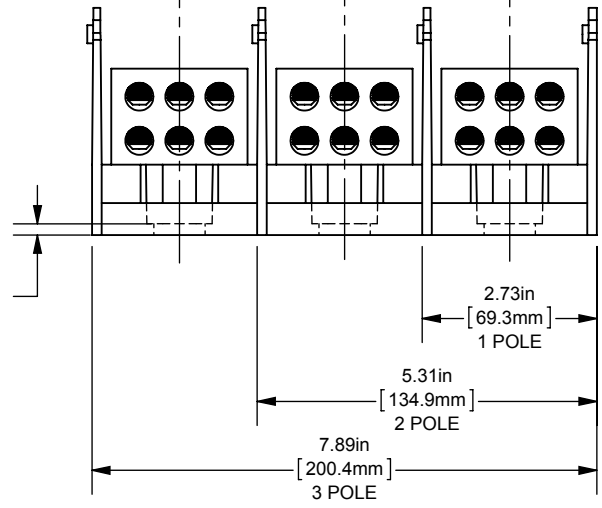

REV.	DATE	ECO	DESCRIPTION	BY	CK	APP
-	8/12/2013	NA	INITIAL RELEASE	LDB	NA	NA

DIMENSIONS IN [ ] ARE MILLIMETERS

MERSEN USA NEWBURYPORT-MA, LLC  
374 MERRIMAC STREET  
NEWBURYPORT, MA 01950

MPDB6810(0, 1, 2, 3)  
PDB- ADDER, 1 TO 3 POLE  
(2) 500-4 X (6) 2/0-14 COPPER

OUTLINE DIMENSIONS  
NOT TO BE USED FOR PRODUCTION

701914

PRODUCT MANAGER  
SIGN:  
DATE:

DESIGN ENGINEER  
SIGN:  
DATE: