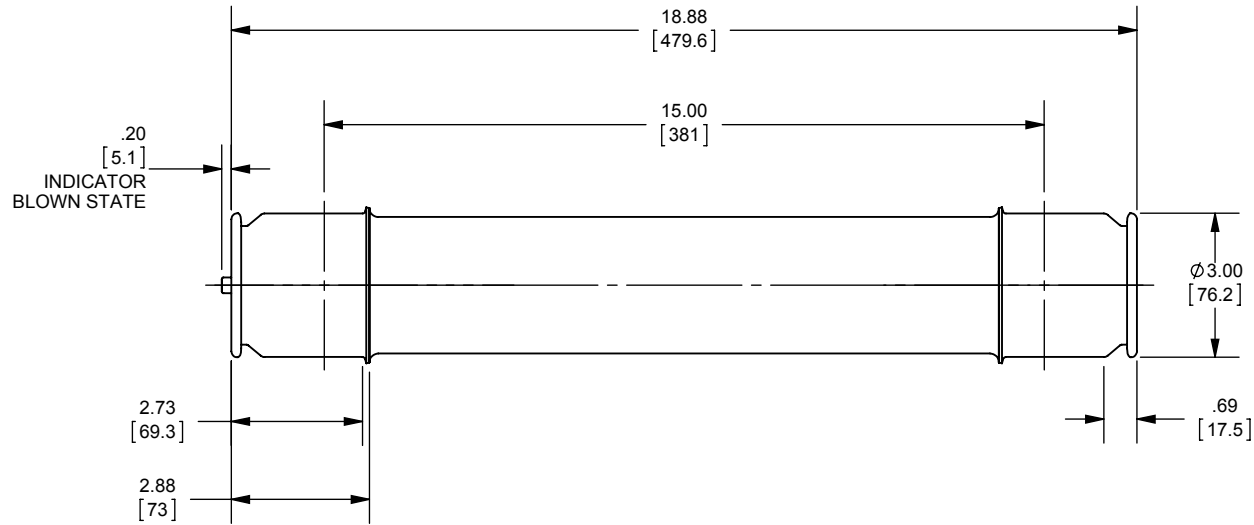

REV.	DATE	ECO	DESCRIPTION	BY	CK	APP
-	9/20/11	N/A	INITIAL RELEASE	RB	N/A	N/A

9F62DDD100	100A	15.5kV
9F62DDD080	80A	15.5kV
9F62DDD065	65A	15.5kV
9F62DDD050	50A	15.5kV
CATALOG NUMBER	AMP RATING	MAX VOLTAGE

DIMENSIONS IN [ ] ARE MILLIMETERS

MERSEN USA NEWBURYPORT-MA, LLC  
374 MERRIMAC STREET  
NEWBURYPORT, MA 01950

MEDIUM VOLTAGE  
GENERAL PURPOSE FUSE  
EJO-1  
50-100A 15.5kV

OUTLINE DIMENSIONS  
NOT TO BE USED FOR PRODUCTION