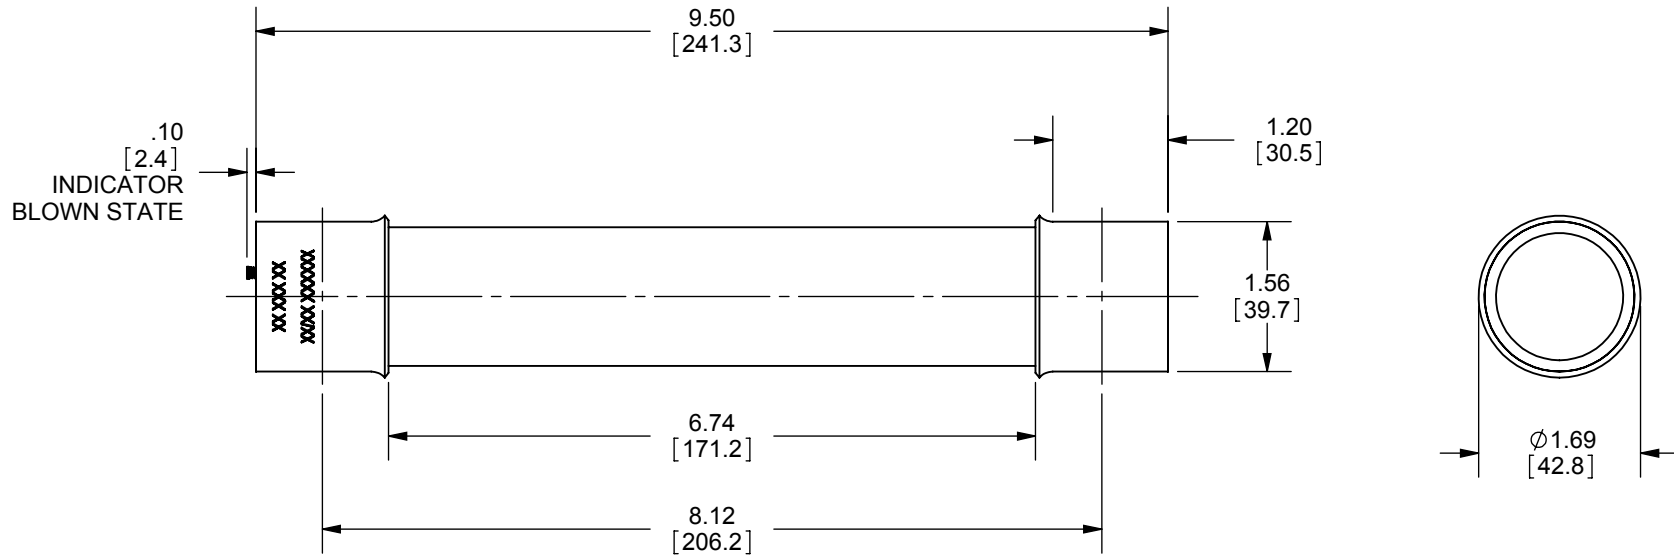

REV.	DATE	ECO	DESCRIPTION	BY	CK	APP
-	516/11	N/A	INITIAL RELEASE	RB	N/A	N/A

9F60BDE003	3A	8.25kV
9F60BDE002	2A	8.25kV
9F60BDE001	1A	8.25kV
9F60BDE905	0.5A	8.25kV
CATALOG NUMBER	AMP RATING	MAX VOLTAGE

DIMENSIONS IN [] ARE MILLIMETERS

MERSEN USA NEWBURYPORT-MA, LLC
374 MERRIMAC STREET
NEWBURYPORT, MA 01950

HIGH VOLTAGE PT FUSE
EJ-1
0.5-3A 8.25kV

OUTLINE DIMENSIONS
NOT TO BE USED FOR PRODUCTION

701744

PRODUCT MANAGER

DESIGN ENGINEER

SIGN: