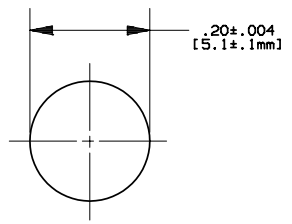

REV	DATE	ECO	DESCRIPTION	BY	CK	APP
-	7/11/11	N/A	INITIAL RELEASE	GDR	.	(SEE ECO)

MERSEN USA NEWBURYPORT-MA, LLC
374 MERRIMAC STREET
NEWBURYPORT, MA 01950

GLASS FUSE

GGA(1/10-5), (1/10-5)-MSC

OUTLINE DIMENSIONS
NOT TO BE USED FOR PRODUCTION

701737

PRODUCT MANAGER
SIGN:
DATE:

DESIGN ENGINEER
SIGN:
DATE:

1/10-3A 250V
4-5A 125V