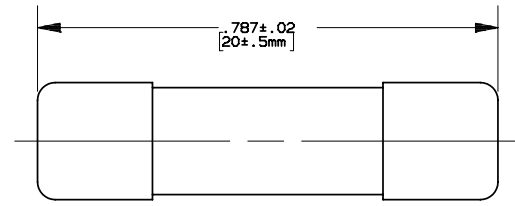

REV	DATE	ECO	DESCRIPTION	BY	CK	APP
-	7/11/11	N/A	INITIAL RELEASE	GDR	.	(SEE ECO)

MERSEN USA NEWBURYPORT-MA, LLC
374 MERRIMAC STREET
NEWBURYPORT, MA 01950

GLASS FUSE

GGA(1/10-5), (1/10-5)-MSC

OUTLINE DIMENSIONS
NOT TO BE USED FOR PRODUCTION

701737

PRODUCT MANAGER
SIGN:
DATE:

DESIGN ENGINEER
SIGN:
DATE:

1/10-3A 250V
4-5A 125V