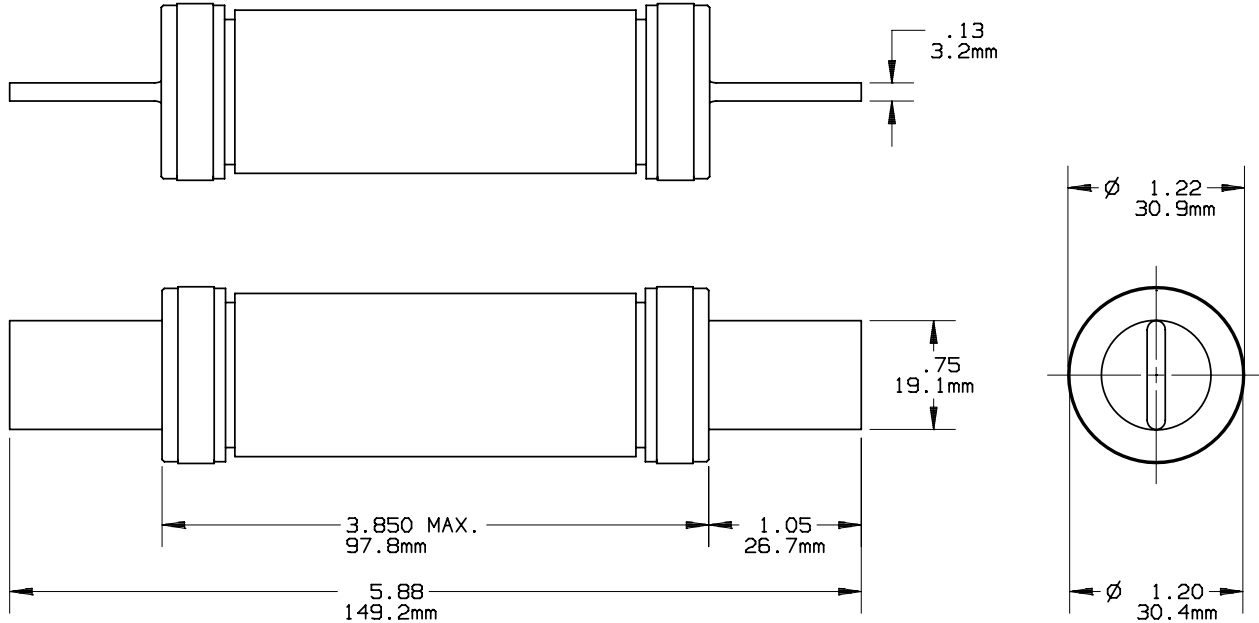

REV	DATE	ECD	DESCRIPTION	BY	CK	APP
-	12/17/10	NA	INITIAL RELEASE	LDB	NA	NA

MERSEN USA NEWBURYPORT-MA, LLC
374 MERRIMAC STREET
NEWBURYPORT, MA 01950

RF(70-100)

OUTLINE DIMENSIONS
NOT TO BE USED FOR PRODUCTION

PRODUCT MANAGER

DESIGN ENGINEER

RENEWABLE FUSE

SIGN:
DATE:

SIGN:
DATE:

70-100A 250V

701631