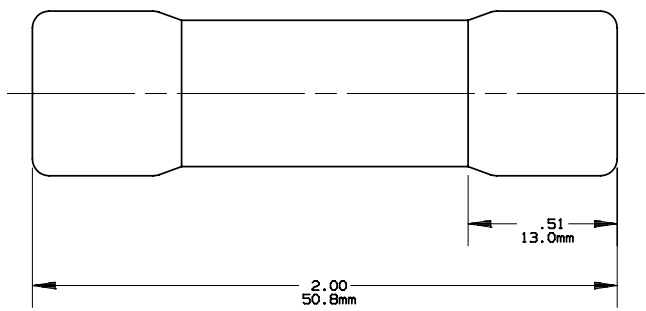

REV	DATE	ECO	DESCRIPTION	BY	CK	APP
-	12/08/10	NA	INITIAL RELEASE	GDR	NA	NA

MERSEN USA NEWBURYPORT-MA, LLC
374 MERRIMAC STREET
NEWBURYPORT, MA 01950

PRODUCT MANAGER
SIGN:
DATE:

DESIGN ENGINEER
SIGN:
DATE:

NRN (0-30)
CLASS H ONE TIME
0-30A 250V

OUTLINE DIMENSIONS
NOT TO BE USED FOR PRODUCTION
701608