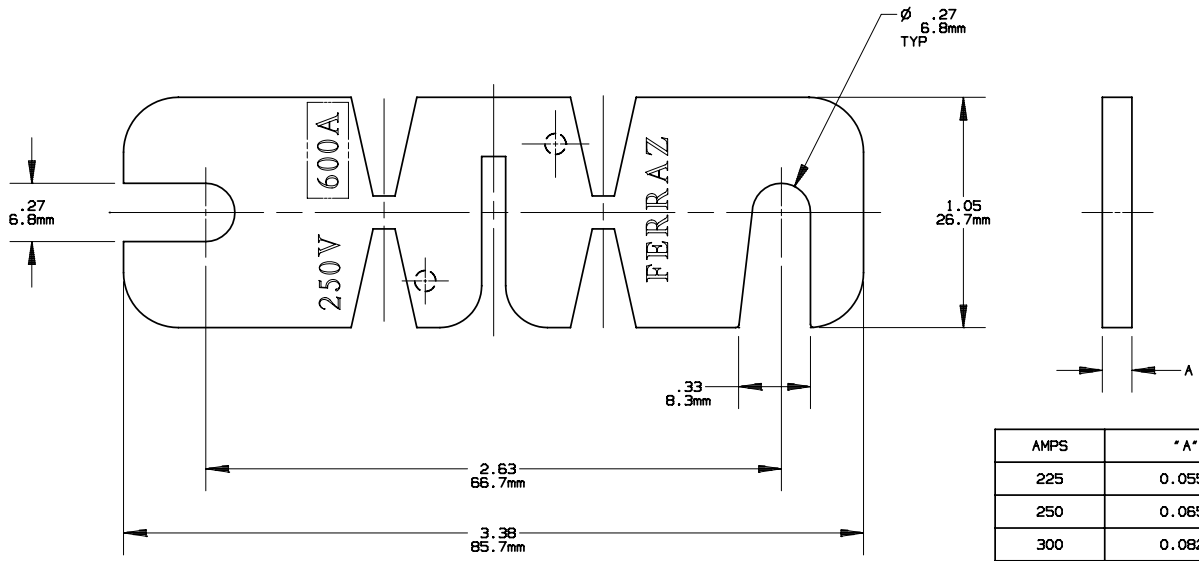

REV	DATE	ECO	DESCRIPTION	BY	CK	APP
-	12/02/10	NA	INITIAL RELEASE	GDR	NA	NA

AMPS	"A"
225	0.055"
250	0.065"
300	0.082"
350	0.102"
400	0.135"

MERSON USA NEWBURYPORT-MA, LLC  
 374 MERRIMAC STREET  
 NEWBURYPORT, MA 01950

RL (225-400)  
 RENEWABLE LINK  
 225-400A 250V

OUTLINE DIMENSIONS  
 NOT TO BE USED FOR PRODUCTION

701606

PRODUCT MANAGER  
 SIGN:  
 DATE:

DESIGN ENGINEER  
 SIGN:  
 DATE: