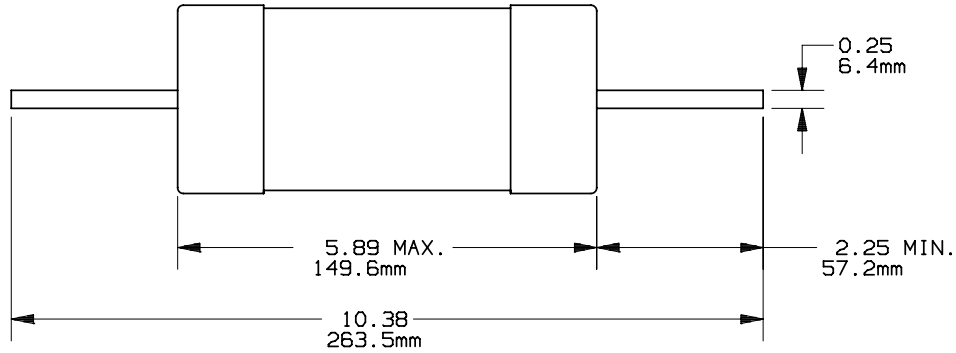

REV	DATE	ECD	DESCRIPTION	BY	CK	APP
-	11-30-10	NA	INITIAL RELEASE	LDB	NA	NA

MERSEN USA NEWBURYPORT-MA. LLC  
374 MERRIMAC STREET  
NEWBURYPORT, MA 01950

CRN(450-600)

ONE TIME

450-600A 250V

OUTLINE DIMENSIONS  
NOT TO BE USED FOR PRODUCTION

701583

PRODUCT MANAGER

DESIGN ENGINEER

SIGN:  
DATE:

SIGN:  
DATE: