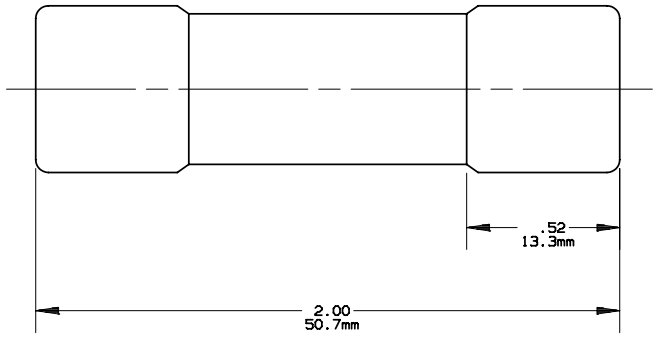

REV	DATE	ECO	DESCRIPTION	BY	CK	APP
-	11/29/10	NA	INITIAL RELEASE	GDR	NA	NA

MERSEN USA NEWBURYPORT-MA, LLC
374 MERRIMAC STREET
NEWBURYPORT, MA 01950

CRN(0-30)

OUTLINE DIMENSIONS
NOT TO BE USED FOR PRODUCTION

ONE TIME
0-30A 250V

701580

PRODUCT MANAGER

DESIGN ENGINEER

SIGN:
DATE:

SIGN:
DATE: