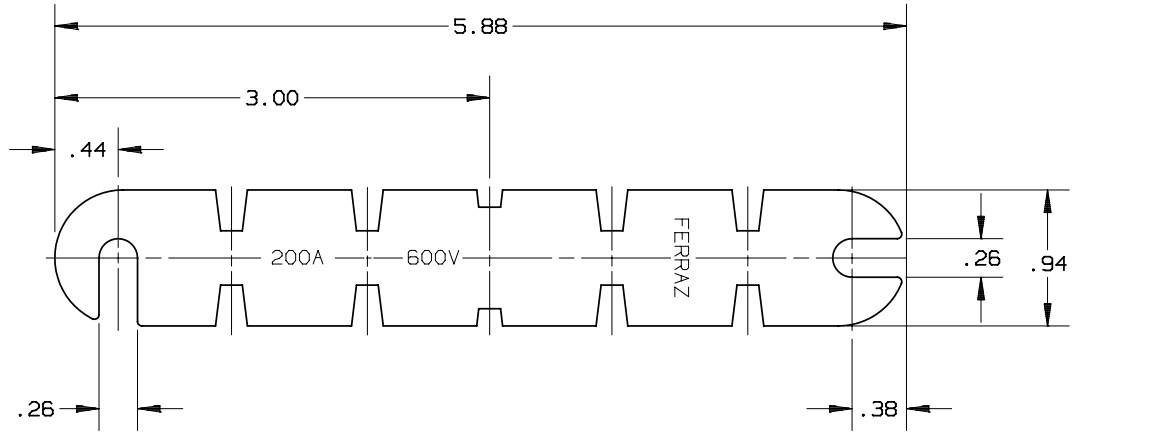

REV	DATE	ECO	DESCRIPTION	BY	CK	APP
-	8-24-10	NA	INITIAL RELEASE	LDB	NA	(SEE ECO)

MERSEN USA NEWBURYPORT-MA. LLC
374 MERRIMAC STREET
NEWBURYPORT, MA 01950

PRODUCT MANAGER

DESIGN ENGINEER

SIGN:
DATE:

SIGN:
DATE:

RLS(110-200)

RENEWABLE LINK

110-200A 600V

OUTLINE DIMENSIONS
NOT TO BE USED FOR PRODUCTION

701529