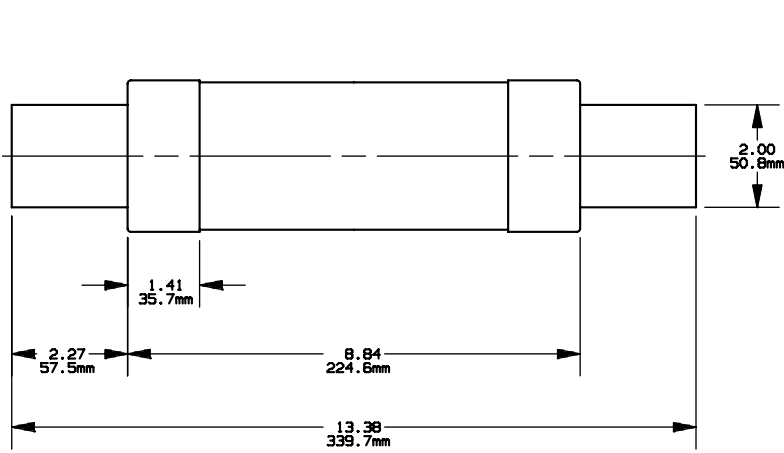

REV	DATE	ECO	DESCRIPTION	BY	CK	APP
-	11/21/07	NA	INITIAL RELEASE	JMM	NA	NA

MERSEN USA NEWBURYPORT-MA, LLC
374 MERRIMAC STREET
NEWBURYPORT, MA 01950

OTS(450-600)

OUTLINE DIMENSIONS
NOT TO BE USED FOR PRODUCTION

PRODUCT MANAGER

DESIGN ENGINEER

CLASS K5: ONE-TIME FUSE

SIGN:
DATE:

SIGN:
DATE:

450-600A   600V

701421