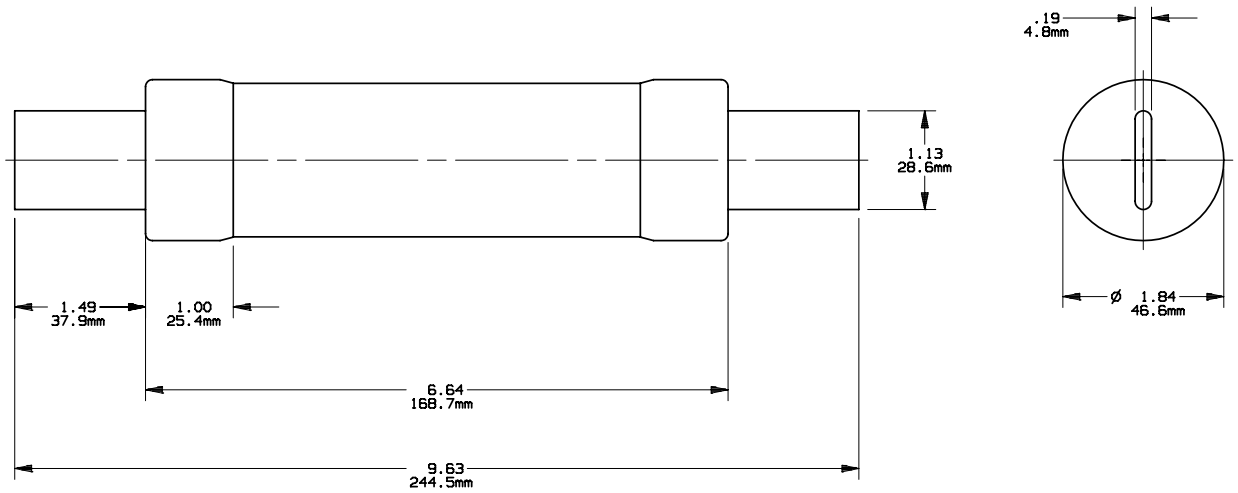

REV	DATE	ECO	DESCRIPTION	BY	CK	APP
-	11/21/07	NA	INITIAL RELEASE	JMM	NA	NA

MERSEN USA NEWBURYPORT-MA, LLC
374 MERRIMAC STREET
NEWBURYPORT, MA 01950

OTS(110-200)
CLASS K5: ONE-TIME FUSE
110-200A 600V

OUTLINE DIMENSIONS
NOT TO BE USED FOR PRODUCTION

701419

PRODUCT MANAGER
SIGN:
DATE:

DESIGN ENGINEER
SIGN:
DATE: