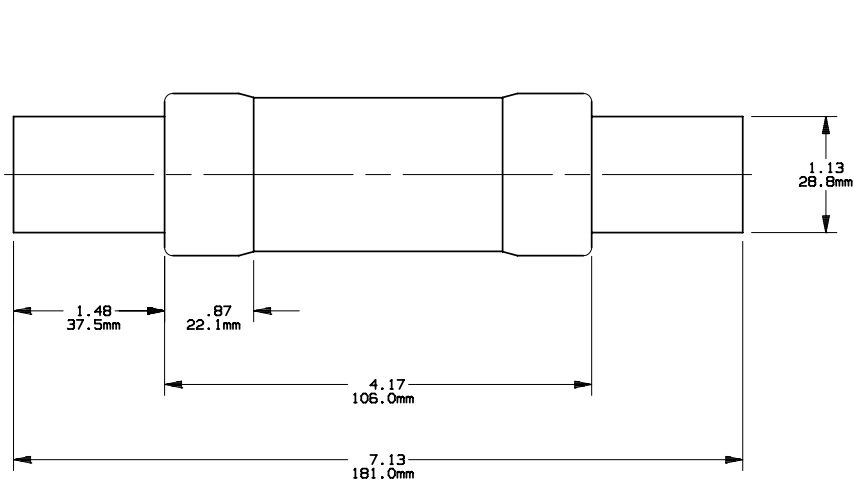

REV	DATE	ECO	DESCRIPTION	BY	CK	APP
-	11/20/07	NA	INITIAL RELEASE	JMM	NA	NA

MERSEN USA NEWBURYPORT-MA, LLC
374 MERRIMAC STREET
NEWBURYPORT, MA 01950

OT(110-200)

OUTLINE DIMENSIONS
NOT TO BE USED FOR PRODUCTION

PRODUCT MANAGER

DESIGN ENGINEER

CLASS K5: ONE-TIME FUSE

SIGN:
DATE:

SIGN:
DATE:

110-200A 250V

701415