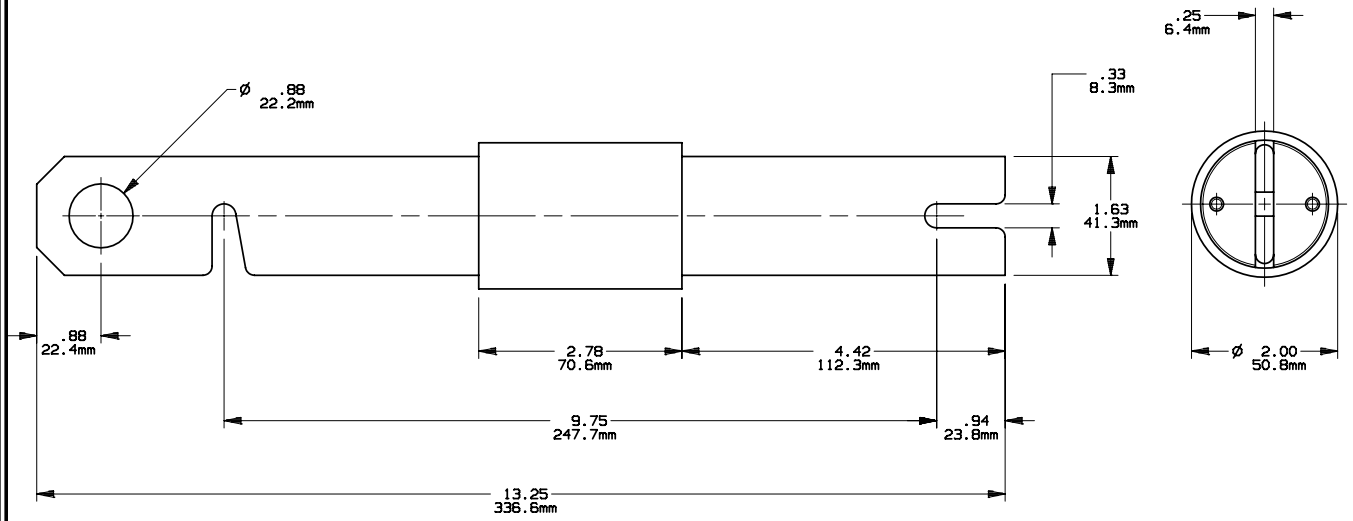

REV	DATE	ECO	DESCRIPTION	BY	CK	APP
-	10/24/07	NA	INITIAL RELEASE	JMM	NA	NA

MERSEN USA NEWBURYPORT-MA, LLC
374 MERRIMAC STREET
NEWBURYPORT, MA 01950

A6Y(225,250,300,400)-5

OUTLINE DIMENSIONS
NOT TO BE USED FOR PRODUCTION

PRODUCT MANAGER
SIGN:
DATE:

DESIGN ENGINEER
SIGN:
DATE:

FORM 600
225-400A 600V

701401