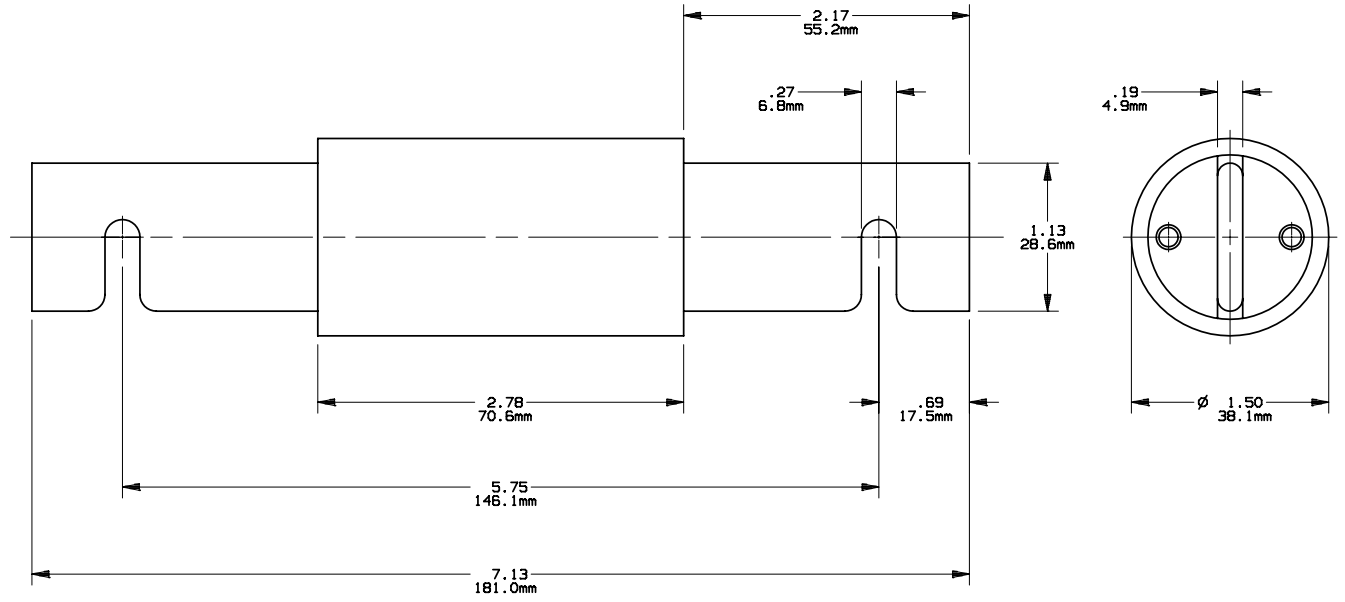

REV	DATE	ECO	DESCRIPTION	BY	CK	APP
-	10/24/07	NA	INITIAL RELEASE	JMM	NA	NA

MERSEN USA NEWBURYPORT-MA, LLC
374 MERRIMAC STREET
NEWBURYPORT, MA 01950

A2Y(125, 150, 175, 200)-4

OUTLINE DIMENSIONS
NOT TO BE USED FOR PRODUCTION

PRODUCT MANAGER
SIGN:
DATE:

DESIGN ENGINEER
SIGN:
DATE:

FORM 600
125-200A   250V

701397