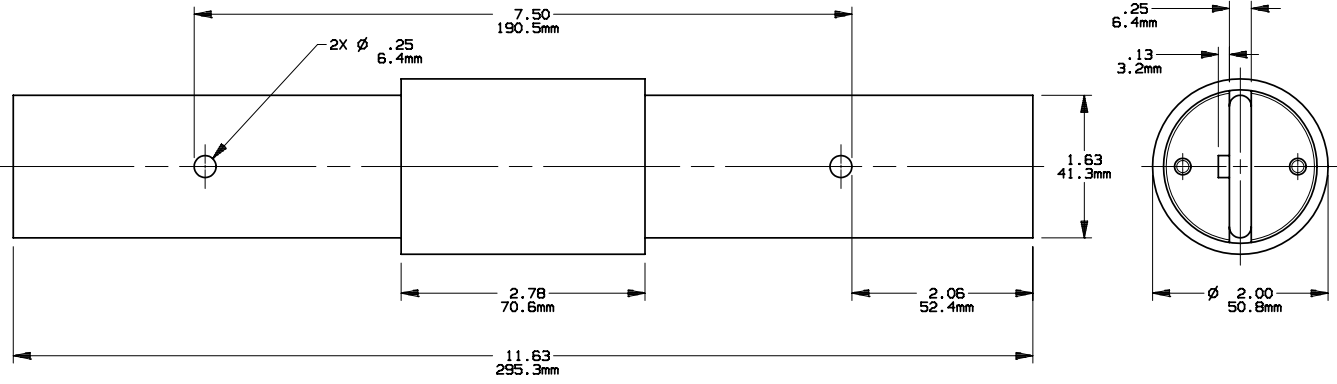

REV	DATE	ECO	DESCRIPTION	BY	CK	APP
-	10/24/07	NA	INITIAL RELEASE	JMM	NA	NA

MERSEN USA NEWBURYPORT-MA, LLC
374 MERRIMAC STREET
NEWBURYPORT, MA 01950

A6Y(225, 250, 300, 350, 400) - 3

OUTLINE DIMENSIONS
NOT TO BE USED FOR PRODUCTION

FORM 600

225-400A 600V

701396

PRODUCT MANAGER

DESIGN ENGINEER

SIGN:

SIGN:

DATE:

DATE: