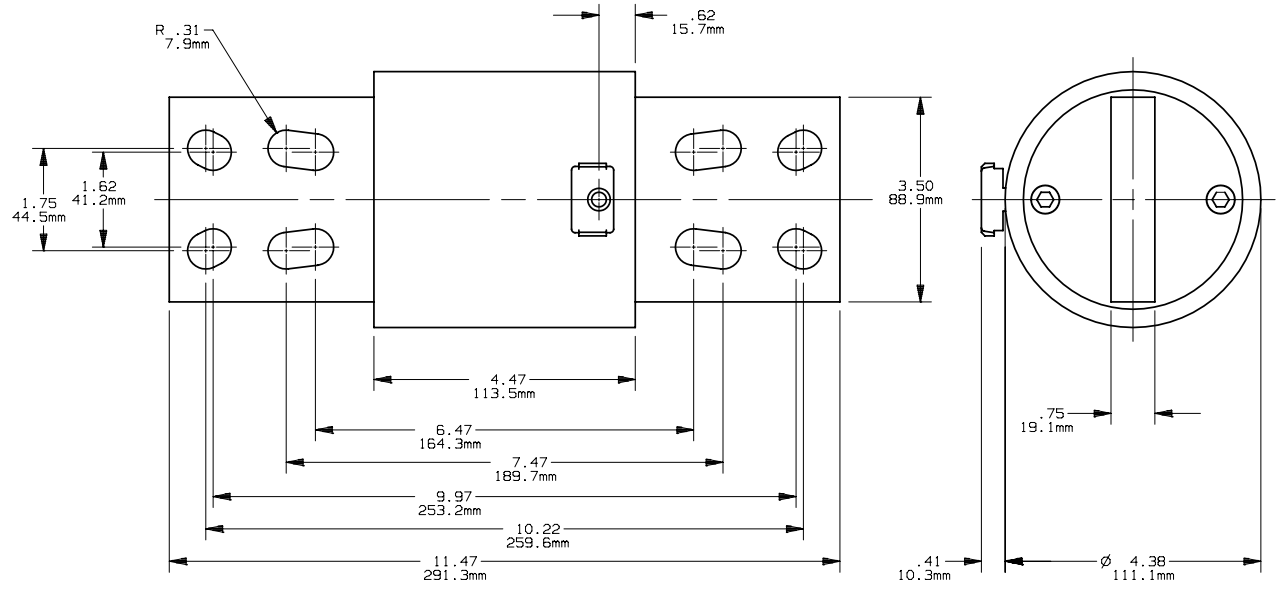

REV	DATE	ECO	DESCRIPTION	BY	CK	APP
-	6-6-06	NA	INITIAL RELEASE	LDB	NA	NA

MERSEN USA NEWBURYPORT-MA, LLC
374 MERRIMAC STREET
NEWBURYPORT, MA 01950

A100P1200-4TA

OUTLINE DIMENSIONS
NOT TO BE USED FOR PRODUCTION

FORM 101

701303

1200A 1000V

PRODUCT MANAGER
SIGN:
DATE:

DESIGN ENGINEER
SIGN:
DATE: