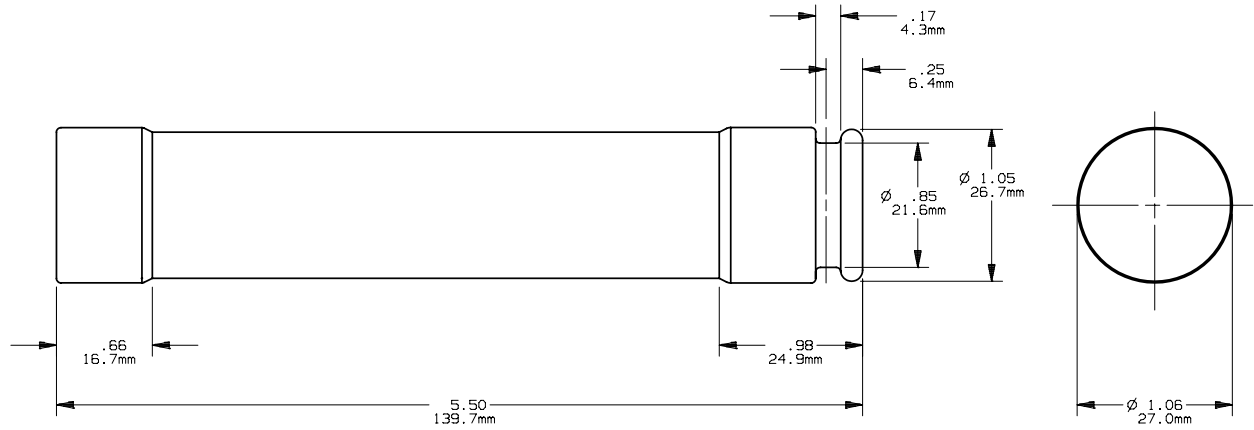

REV	DATE	ECO	DESCRIPTION	BY	CK	APP
F	3-29-06	NA	REDRAWN-WAS ON 16887 REV E	LDB	NA	NA

MERSEN USA NEWBURYPORT-MA, LLC
374 MERRIMAC STREET
NEWBURYPORT, MA 01950

A6K(35-60)R

OUTLINE DIMENSIONS
NOT TO BE USED FOR PRODUCTION

CLASS RK1

701299

35-60A 600V

PRODUCT MANAGER

DESIGN ENGINEER

SIGN:
DATE:

SIGN:
DATE: