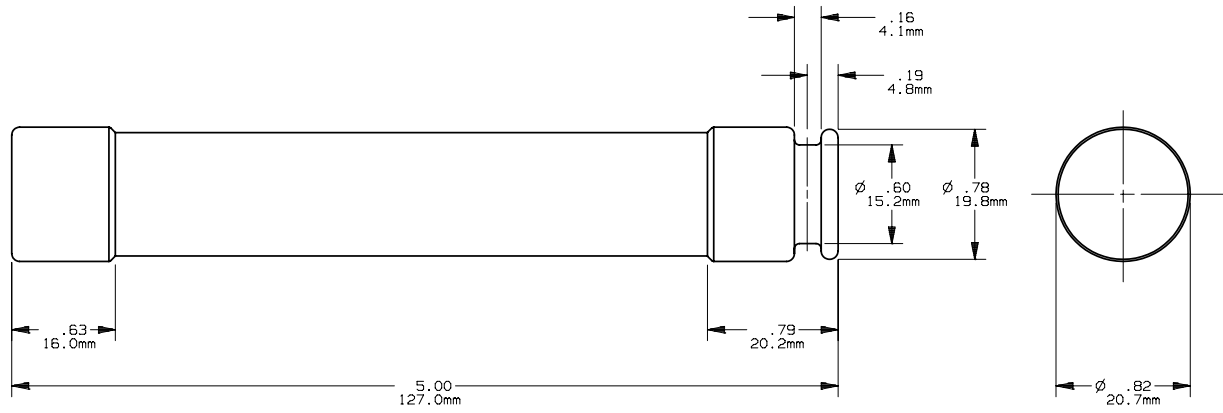

REV	DATE	ECO	DESCRIPTION	BY	CK	APP
F	3-29-06	NA	REDRAWN-WAS ON 16887 REV E	LDB	NA	NA

MERSEN USA NEWBURYPORT-MA, LLC
374 MERRIMAC STREET
NEWBURYPORT, MA 01950

ABK(1-30)R

OUTLINE DIMENSIONS
NOT TO BE USED FOR PRODUCTION

PRODUCT MANAGER

DESIGN ENGINEER

CLASS RK1

SIGN:
DATE:

SIGN:
DATE:

1-30A 600V

701298