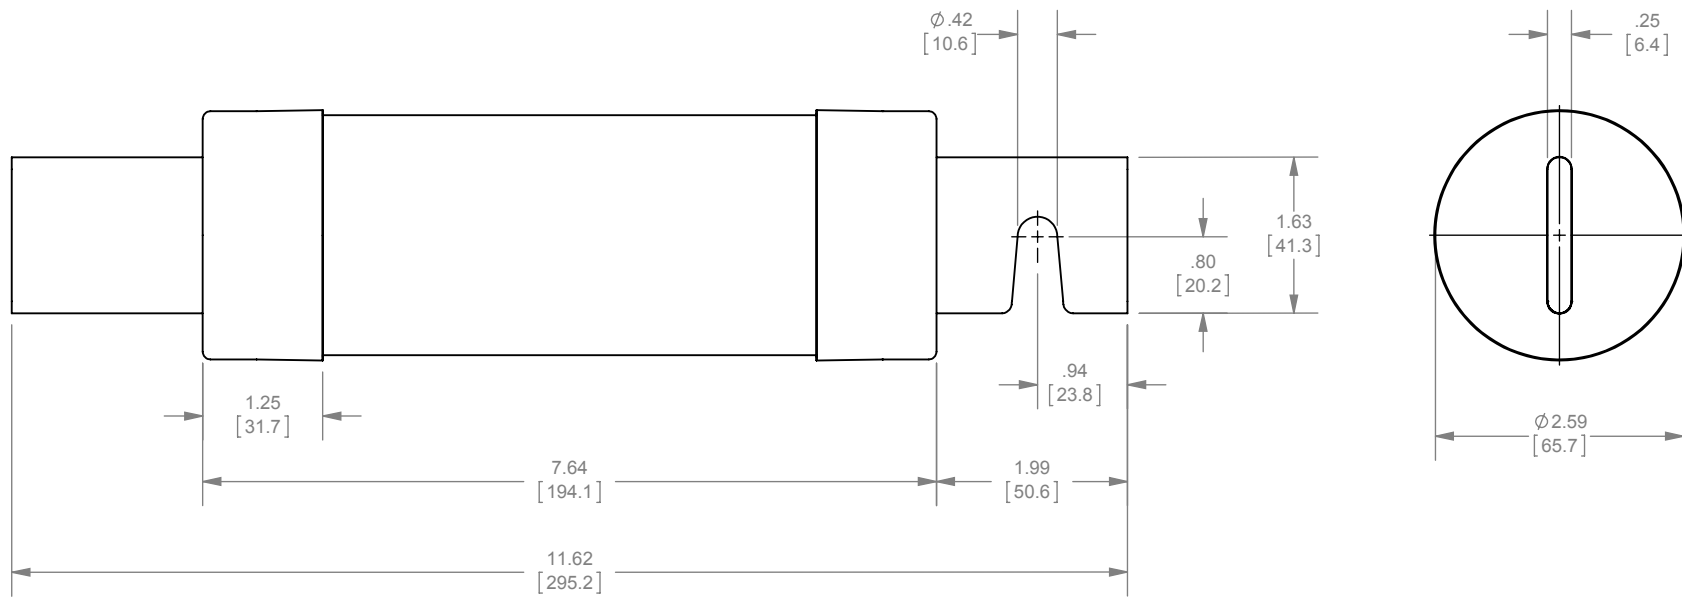

| REV. | DATE | ECO | DESCRIPTION | BY | CK | APP |
|------|------------|-----|-----------------------|-----|-----|-----|
| G | 11/20/2013 | N/A | REDRAWN IN SOLIDWORKS | GDR | N/A | N/A |

DIMENSIONS IN [] ARE MILLIMETERS

MERSEN USA NEWBURYPORT-MA, LLC
374 MERRIMAC STREET
NEWBURYPORT, MA 01950

TRS(225-400)R(ID)
TRIONIC CLASS RK5
225-400A 600V

OUTLINE DIMENSIONS
NOT TO BE USED FOR PRODUCTION

701295

PRODUCT MANAGER
SIGN:
DATE: