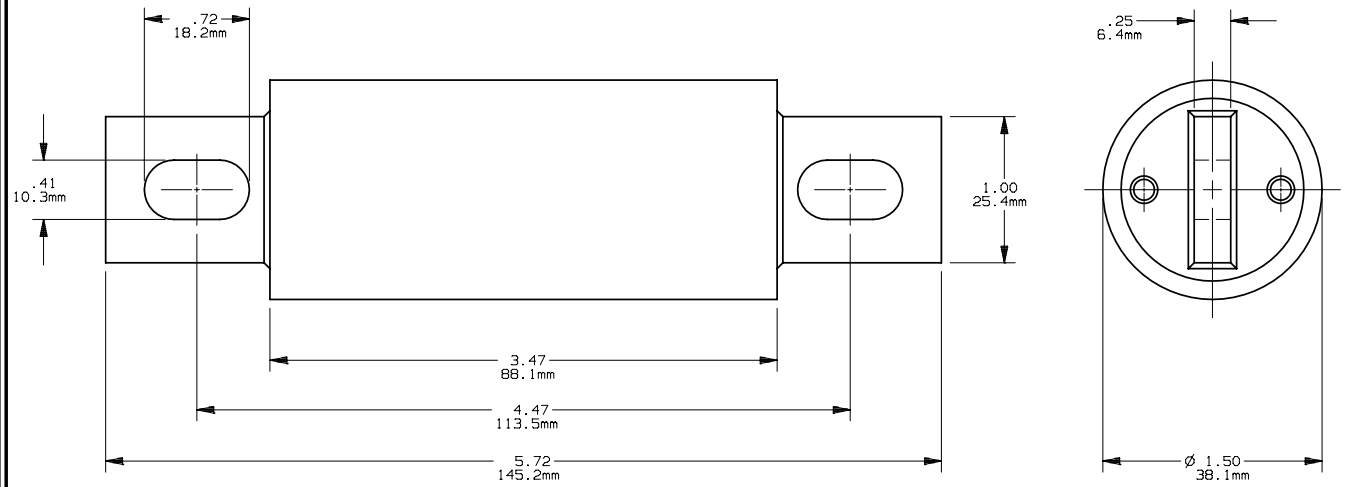

REV	DATE	ECO	DESCRIPTION	BY	CK	APP
N	2-13-06	NA	REDRAWN-WAS ON 16209 REV M	LDB	NA	NA

 MERSEN USA NEWBURYPORT-MA, LLC 374 MERRIMAC STREET NEWBURYPORT, MA 01950		A100P(125-200)-4 FORM 101 125-200A 1000V		OUTLINE DIMENSIONS NOT TO BE USED FOR PRODUCTION	
				701281	
PRODUCT MANAGER SIGN: DATE:	DESIGN ENGINEER SIGN: DATE:				