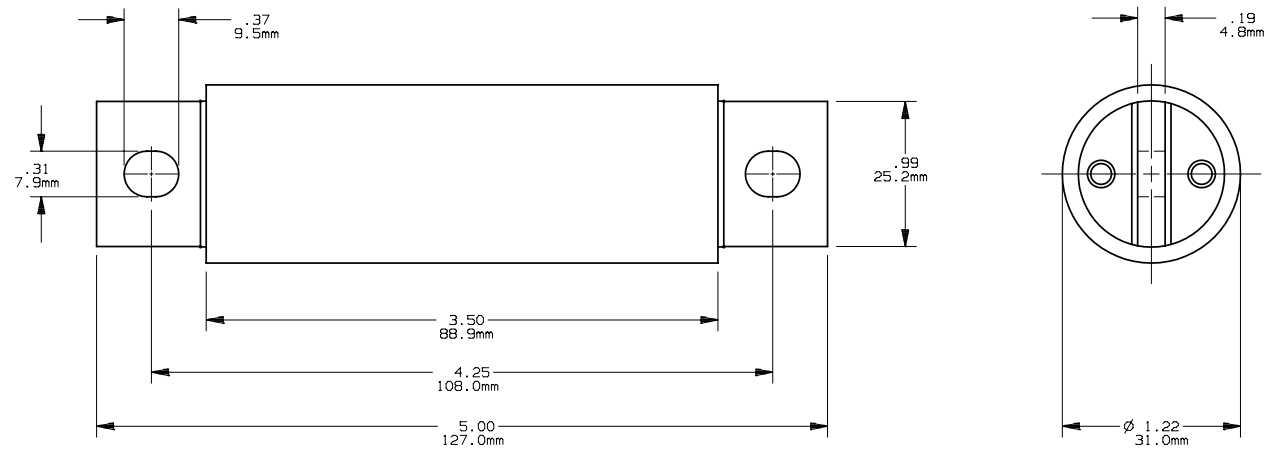

REV	DATE	ECO	DESCRIPTION	BY	CK	APP
N	2-13-06	NA	REDRAWN-WAS ON 16209 REV M	LDB	NA	NA

MERSEN USA NEWBURYPORT-MA, LLC
374 MERRIMAC STREET
NEWBURYPORT, MA 01950

A100P(65-100)-4
FORM 101
65-100A 1000V

OUTLINE DIMENSIONS
NOT TO BE USED FOR PRODUCTION

701280

PRODUCT MANAGER
SIGN:
DATE:

DESIGN ENGINEER
SIGN:
DATE: