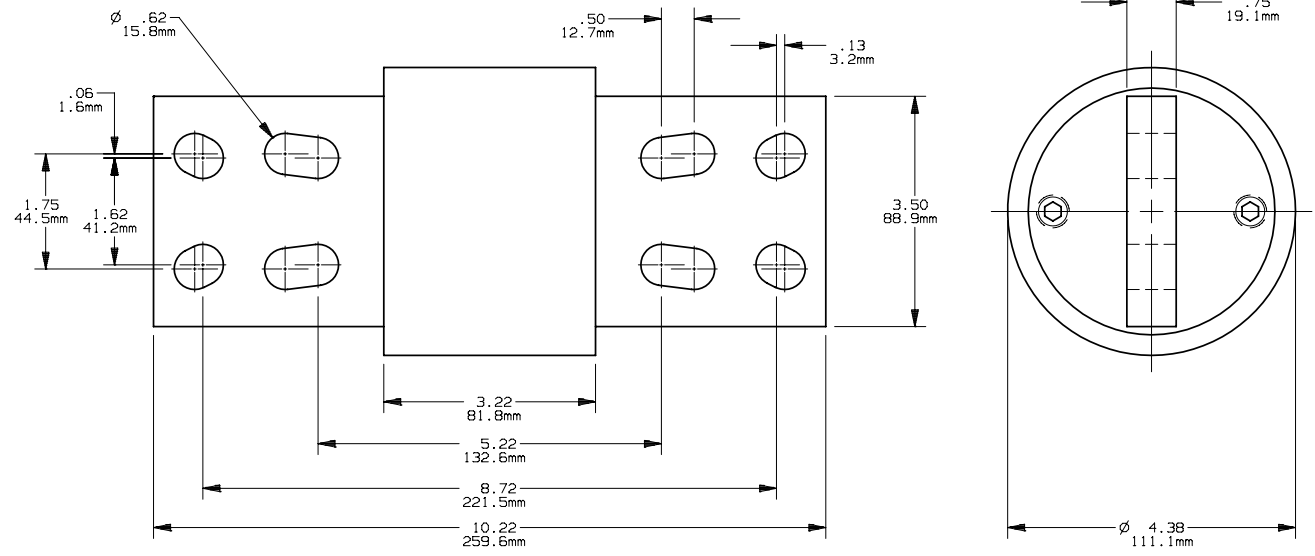

REV	DATE	ECO	DESCRIPTION	BY	CK	APP
C	1-24-06	NA	REDRAWN-WAS ON 14043 REV B	LDB	NA	NA

MERSEN USA NEWBURYPORT-MA, LLC
374 MERRIMAC STREET
NEWBURYPORT, MA 01950

A50P(1400-1600)-4

OUTLINE DIMENSIONS
NOT TO BE USED FOR PRODUCTION

PRODUCT MANAGER

DESIGN ENGINEER

FORM 101

SIGN:
DATE:

SIGN:
DATE:

1400-1600A 500V

701258