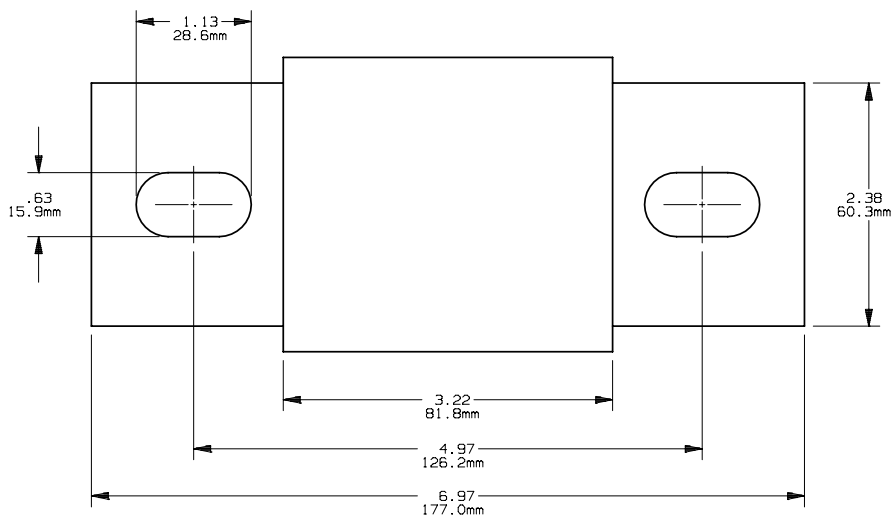

REV	DATE	ECO	DESCRIPTION	BY	CK	APP
C	1-24-06	NA	REDRAWN-WAS ON 14043 REV B	LDB	NA	NA

MERSEN USA NEWBURYPORT-MA, LLC
374 MERRIMAC STREET
NEWBURYPORT, MA 01950

A50P(900-1200)-4

OUTLINE DIMENSIONS
NOT TO BE USED FOR PRODUCTION

FORM 101

701257

PRODUCT MANAGER
SIGN:
DATE:

DESIGN ENGINEER
SIGN:
DATE:

900-1200A 500V