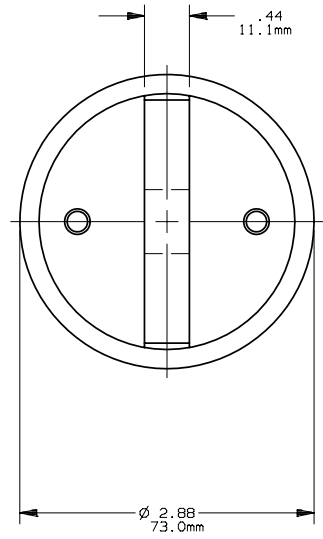

REV	DATE	ECO	DESCRIPTION	BY	CK	APP
C	1-24-06	NA	REDRAWN-WAS ON 14043 REV B	LDB	NA	NA

MERSEN USA NEWBURYPORT-MA, LLC
374 MERRIMAC STREET
NEWBURYPORT, MA 01950

A50P(900-1200)-4

OUTLINE DIMENSIONS
NOT TO BE USED FOR PRODUCTION

FORM 101

701257

PRODUCT MANAGER
SIGN:
DATE:

DESIGN ENGINEER
SIGN:
DATE:

900-1200A 500V