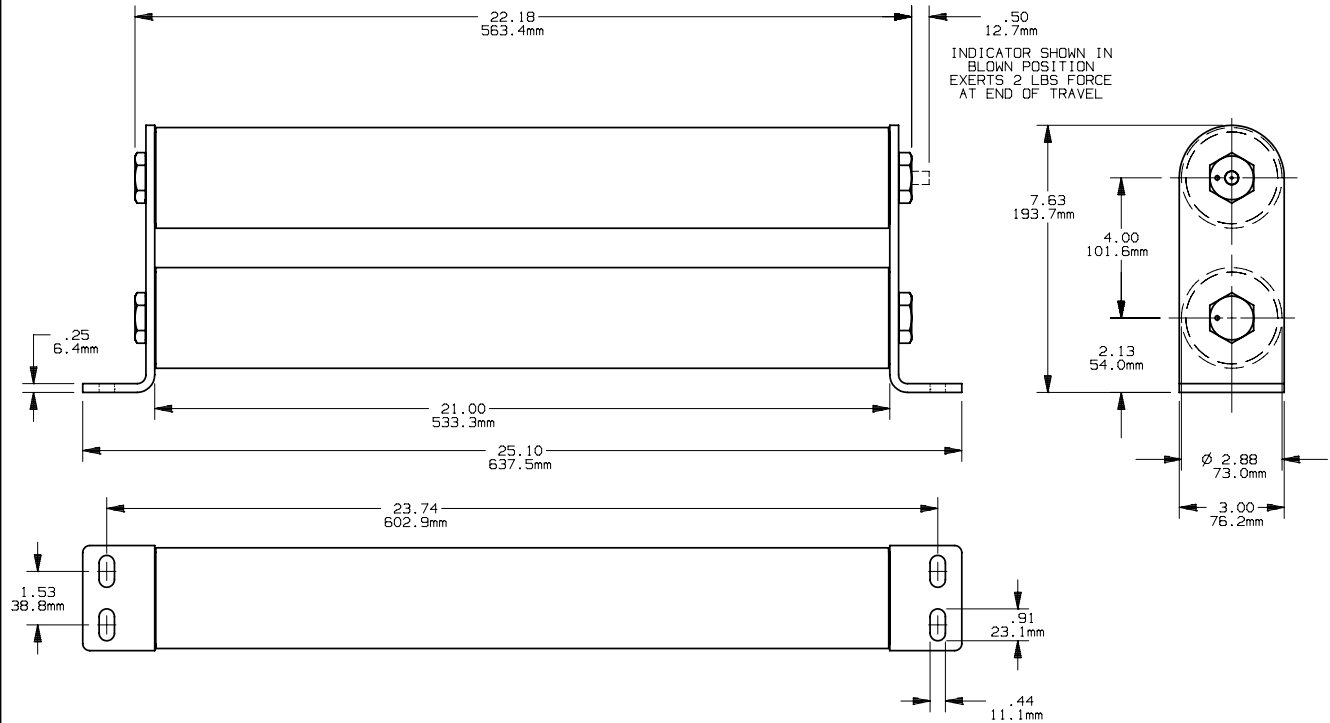

REV	DATE	ECO	DESCRIPTION	BY	CK	APP
-	4-27-06	NA	INITIAL RELEASE	LDB	NA	NA

 MERSEN USA NEWBURYPORT-MA, LLC 374 MERRIMAC STREET NEWBURYPORT, MA 01950		A155B2D0R0-(9.12)R MEDIUM VOLTAGE R RATED 9R-12R 15.5kV	OUTLINE DIMENSIONS NOT TO BE USED FOR PRODUCTION
			701122
PRODUCT MANAGER SIGN: DATE:	DESIGN ENGINEER SIGN: DATE:		