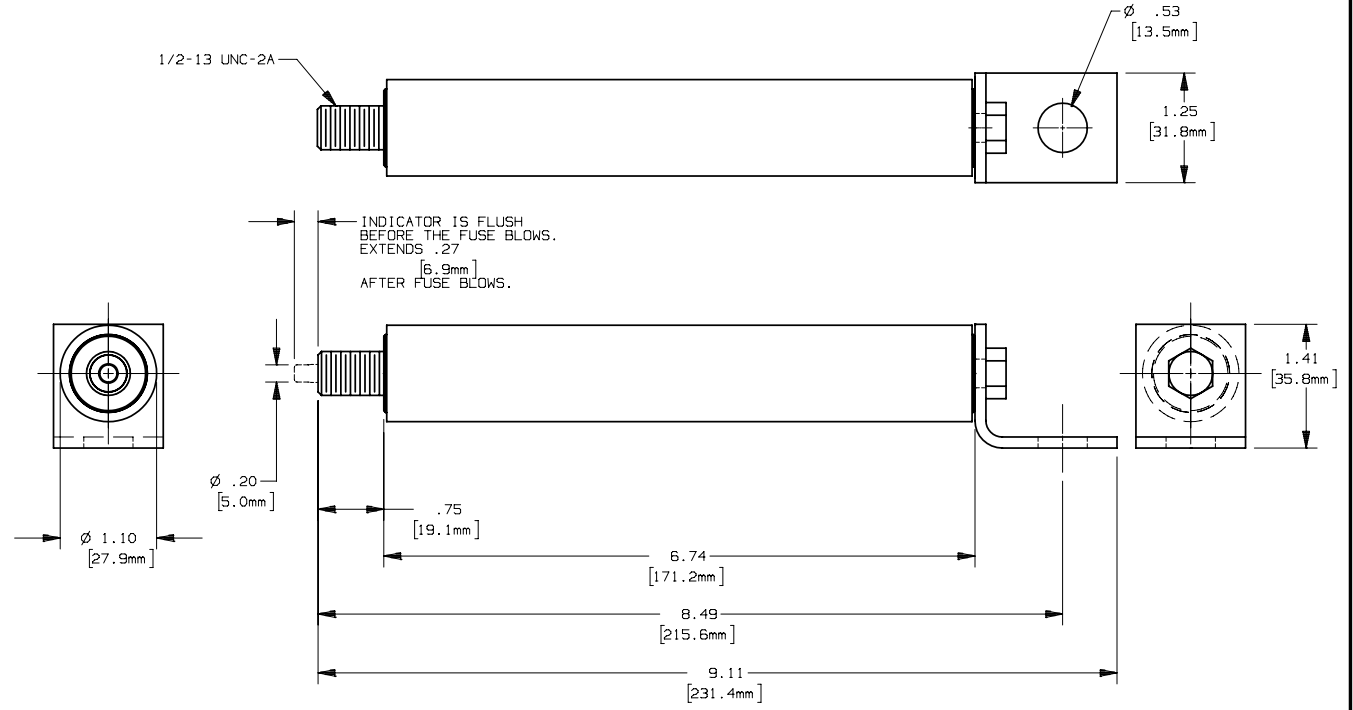

REV	DATE	ECO	DESCRIPTION	BY	CK	APP
A	10/1/04	NA	MOVED A250C(135-150)-50 TO OUTLINE DWG 701083	ELO	NA	NA

MERSEN USA NEWBURYPORT-MA, LLC  
 374 MERRIMAC STREET  
 NEWBURYPORT, MA 01950

A250C(25-125)-50  
 MEDIUM VOLTAGE CAPACITOR FUSE  
 25-125A      2.5kV

OUTLINE DIMENSIONS  
 NOT TO BE USED FOR PRODUCTION

701073

PRODUCT MANAGER  
 SIGN:  
 DATE:

DESIGN ENGINEER  
 SIGN:  
 DATE: