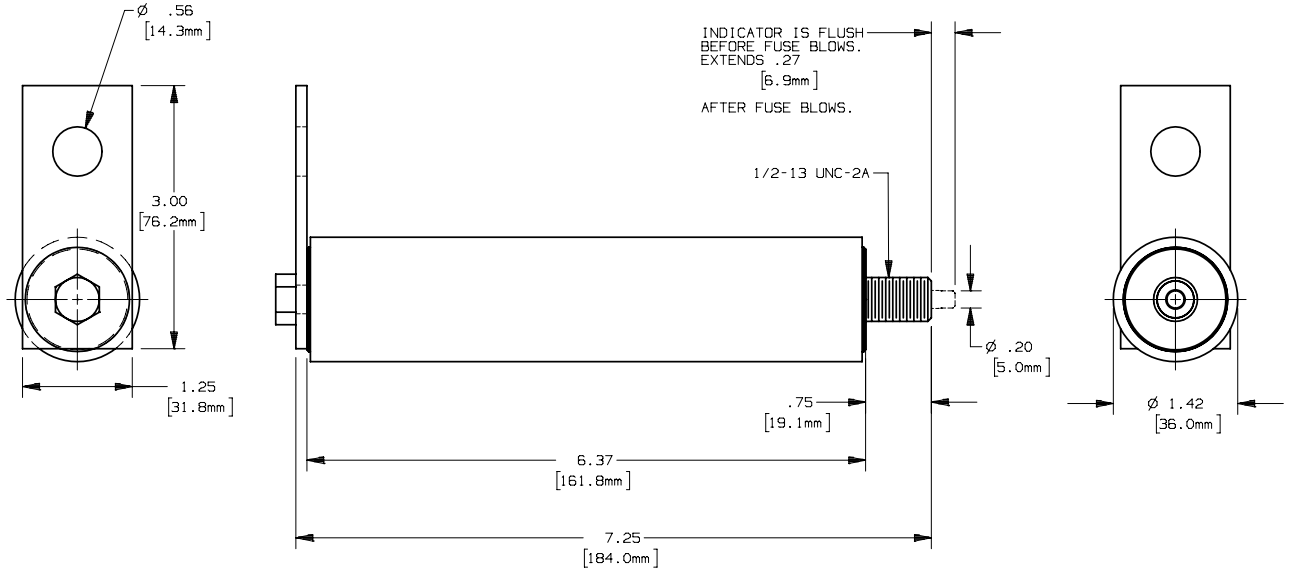

REV	DATE	ECO	DESCRIPTION	BY	CK	APP
-	7/19/04	NA	INITIAL RELEASE	ELO	NA	NA

MERSEN USA NEWBURYPORT-MA, LLC
 374 MERRIMAC STREET
 NEWBURYPORT, MA 01950

A150C(160-200)-20
 MEDIUM VOLTAGE CAPACITOR FUSE

OUTLINE DIMENSIONS
 NOT TO BE USED FOR PRODUCTION

PRODUCT MANAGER
 SIGN:
 DATE:

DESIGN ENGINEER
 SIGN:
 DATE:

165-200A 1.5kV

701070