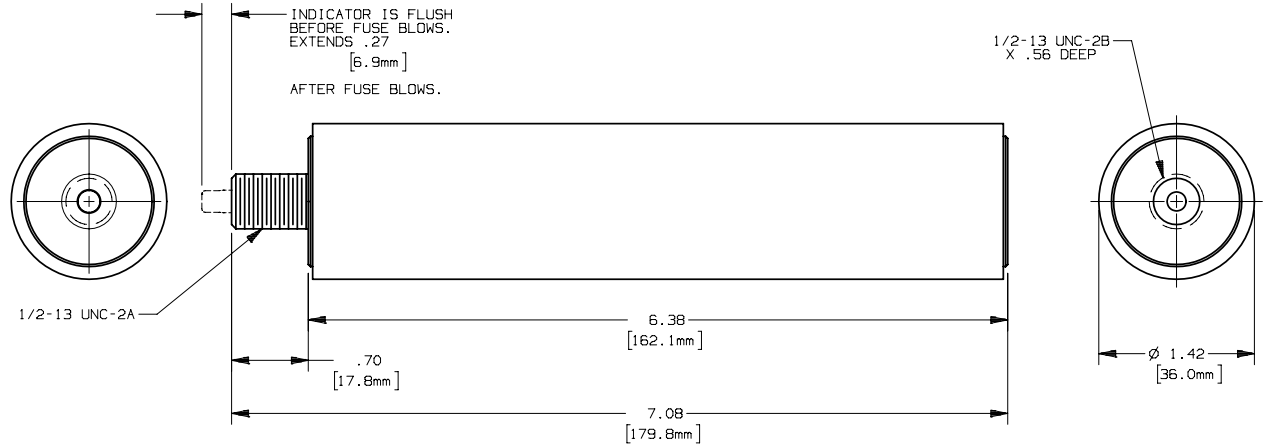

REV	DATE	ECO	DESCRIPTION	BY	CK	APP
-	4/26/04	NA	INITIAL RELEASE	ELO	NA	NA

 MERSEN USA NEWBURYPORT-MA, LLC 374 MERRIMAC STREET NEWBURYPORT, MA 01950		A150C(25-200)-10 MEDIUM VOLTAGE CAPACITOR FUSE 25-200A 1.5kV		OUTLINE DIMENSIONS NOT TO BE USED FOR PRODUCTION
				701047
PRODUCT MANAGER SIGN: DATE:	DESIGN ENGINEER SIGN: DATE:			