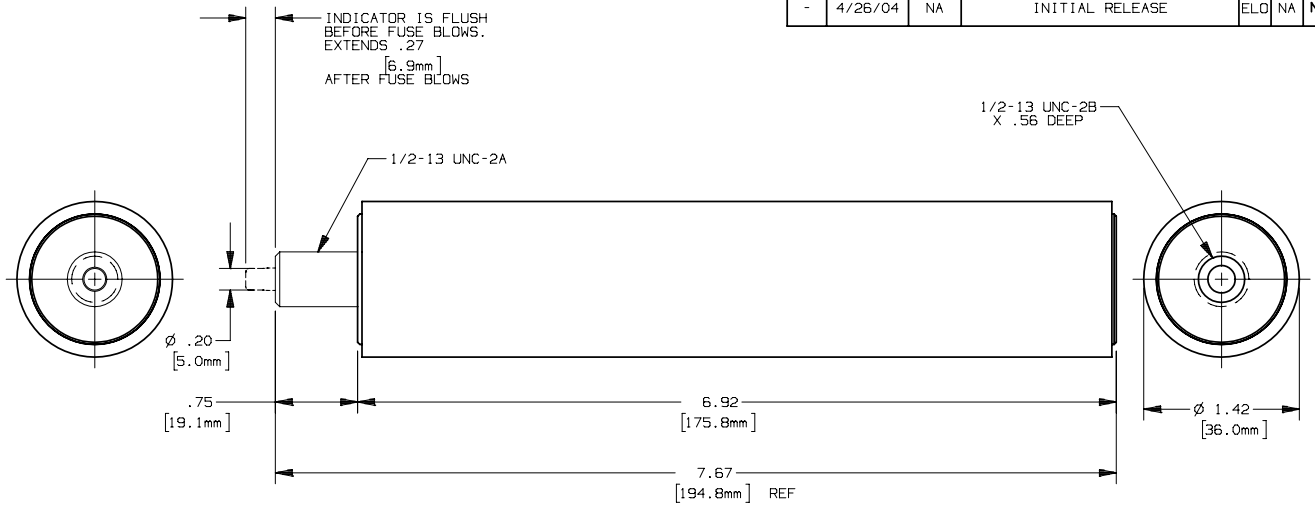

REV	DATE	ECO	DESCRIPTION	BY	CK	APP
-	4/26/04	NA	INITIAL RELEASE	ELO	NA	NA

	MERSEN USA NEWBURYPORT-MA, LLC 374 MERRIMAC STREET NEWBURYPORT, MA 01950		A250C(25-150)-10 MEDIUM VOLTAGE CAPACITOR FUSE 25-150A 2.5kV	OUTLINE DIMENSIONS NOT TO BE USED FOR PRODUCTION
	PRODUCT MANAGER SIGN: DATE:	DESIGN ENGINEER SIGN: DATE:		701043