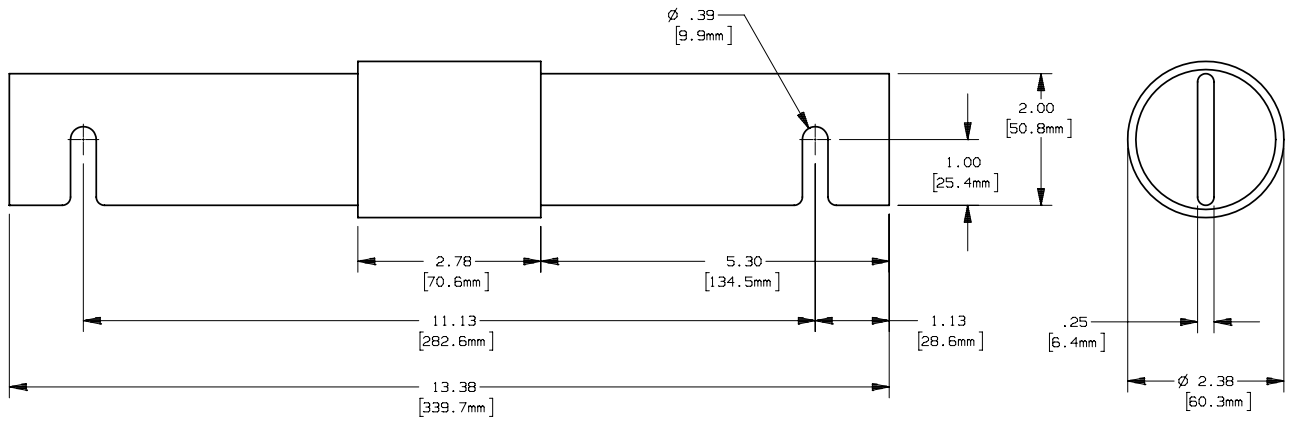

REV	DATE	ECO	DESCRIPTION	BY	CK	APP
A	10/25/07	NA	REMOVED A6X450-4	JMM	NA	NA

MERSEN USA NEWBURYPORT-MA, LLC
 374 MERRIMAC STREET
 NEWBURYPORT, MA 01950

A6X(500,600)-4
 A6Y(450,500,600)-4

OUTLINE DIMENSIONS
 NOT TO BE USED FOR PRODUCTION

PRODUCT MANAGER
 SIGN:
 DATE:

DESIGN ENGINEER
 SIGN:
 DATE:

FORM 600
 450-600A 600V

701018