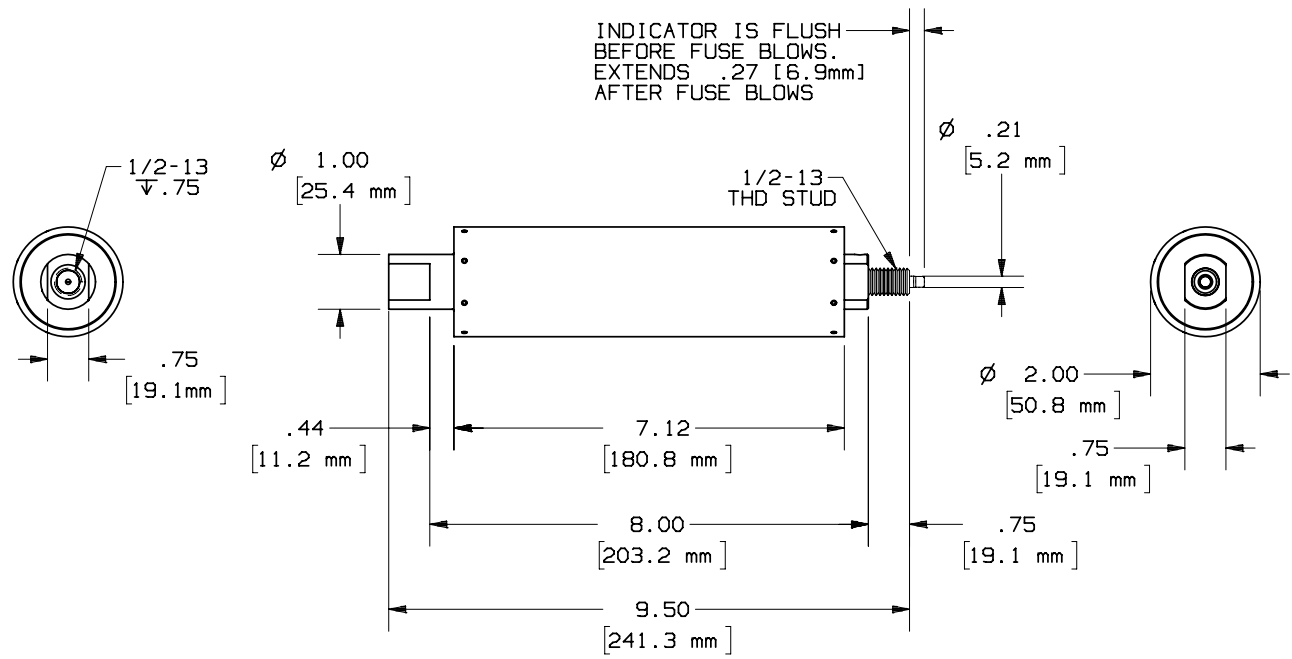

REV	DATE	ECO	DESCRIPTION	BY	CK	APP
A	2/25/05	NA	ADDED CAT NO'S A550C(65.75)-15	ELO	NA	NA

MERSEN USA NEWBURYPORT-MA, LLC
374 MERRIMAC STREET
NEWBURYPORT, MA 01950

A550C(6 THRU 75)-15
A430C(6 THRU 100)-15

OUTLINE DIMENSIONS
NOT TO BE USED FOR PRODUCTION

PRODUCT MANAGER

DESIGN ENGINEER

MEDIUM VOLTAGE CAPACITOR FUSE

SIGN:
DATE:

SIGN:
DATE:

6 - 75 Amps 5.5kV
6 - 100 Amps 4.3kV

700987