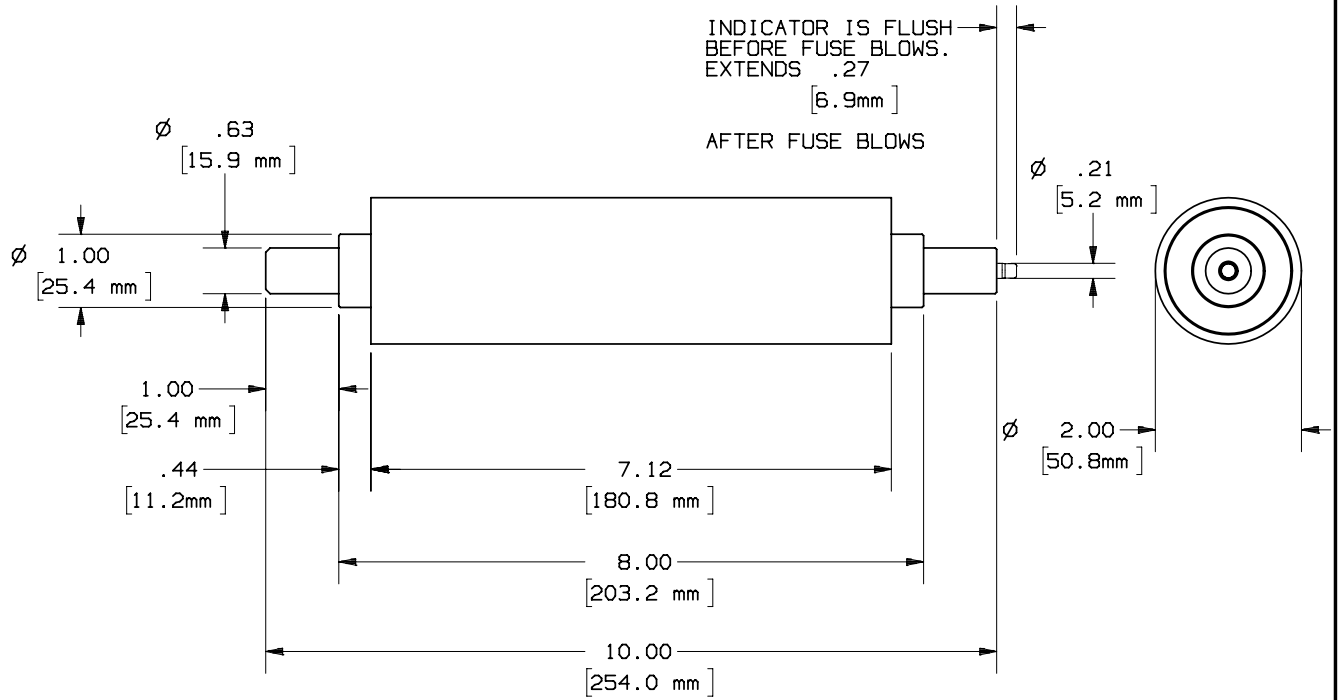

REV	DATE	ECO	DESCRIPTION	BY	CK	APP
-	1-22-03	NA	INITIAL RELEASE	KMH	NA	NA
A	3-12-03	NA	ADDED AMP RATINGS 6 - 50	KMH	NA	NA

MERSEN USA NEWBURYPORT-MA, LLC  
374 MERRIMAC STREET  
NEWBURYPORT, MA 01950

A430C(6 THRU 100)-70  
MEDIUM VOLTAGE CAPACITOR FUSE  
6 - 100 Amps 4.3kV

OUTLINE DIMENSIONS  
NOT TO BE USED FOR PRODUCTION

700904

PRODUCT MANAGER  
SIGN:  
DATE:

DESIGN ENGINEER  
SIGN:  
DATE: