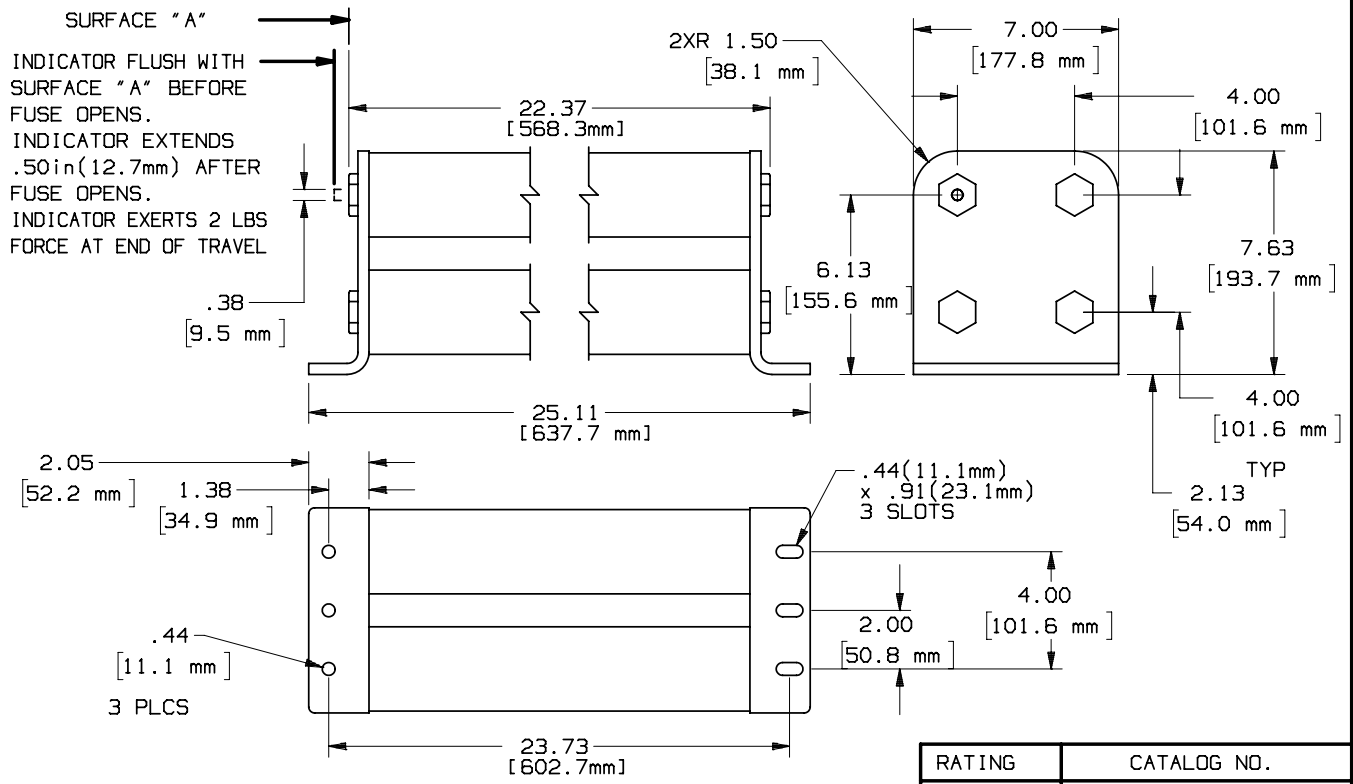

REV	DATE	ECO	DESCRIPTION	BY	CK	APP
-	12-15-03	NA	INITIAL RELEASE	KMH	NA	NA

RATING	CATALOG NO.
1200E	A050B4D0R0-1200E

MERSEN USA NEWBURYPORT-MA, LLC
 374 MERRIMAC STREET
 NEWBURYPORT, MA 01950

MEDIUM VOLTAGE AMP-TRAP
 E-RATED GENERAL PURPOSE
 CURRENT LIMITING FUSE
 BOLT-IN SERIES, 1200E, 5.0kV MAX

OUTLINE DIMENSIONS
 NOT TO BE USED FOR PRODUCTION

700676

PRODUCT MANAGER
 SIGN:
 DATE:

DESIGN ENGINEER
 SIGN:
 DATE: