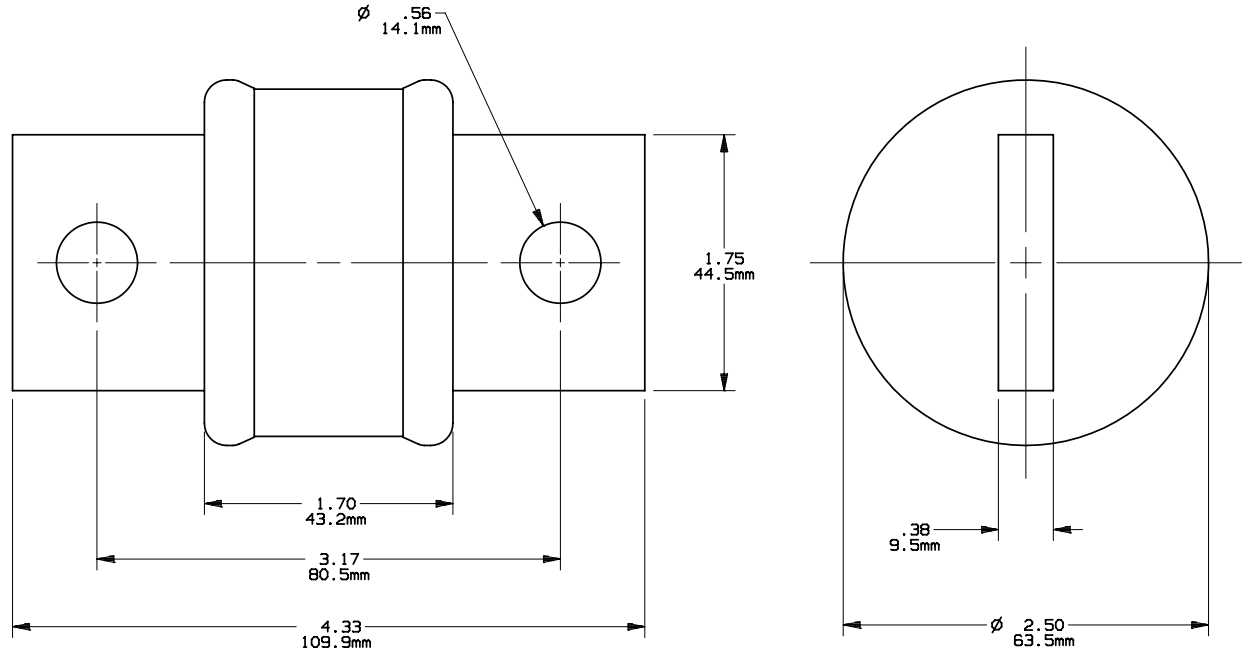

REV	DATE	ECO	DESCRIPTION	BY	CK	APP
B	2-25-08	NA	UPDATED OUTLINE FORMAT AND REVISED DIMENSIONS	LDB	NA	(SEE ECO)

MERSEN USA NEWBURYPORT-MA, LLC
 374 MERRIMAC STREET
 NEWBURYPORT, MA 01950

A6T(700-800)

OUTLINE DIMENSIONS
 NOT TO BE USED FOR PRODUCTION

PRODUCT MANAGER

DESIGN ENGINEER

CLASS T

SIGN:
 DATE:

SIGN:
 DATE:

700-800A 600V

24162