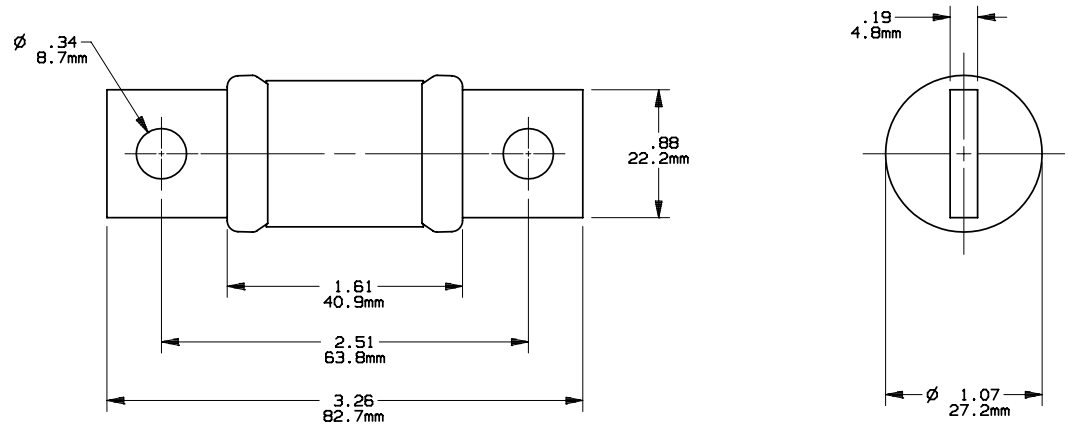

REV	DATE	ECO	DESCRIPTION	BY	CK	APP
B	2-25-08	NA	UPDATED OUTLINE FORMAT AND REVISED DIMENSIONS	LDB	NA	(SEE ECO)

MERSEN USA NEWBURYPORT-MA, LLC
374 MERRIMAC STREET
NEWBURYPORT, MA 01950

A6T(110-200)

OUTLINE DIMENSIONS
NOT TO BE USED FOR PRODUCTION

CLASS T

24159

110-200A 600V

PRODUCT MANAGER

DESIGN ENGINEER

SIGN:
DATE:

SIGN:
DATE: