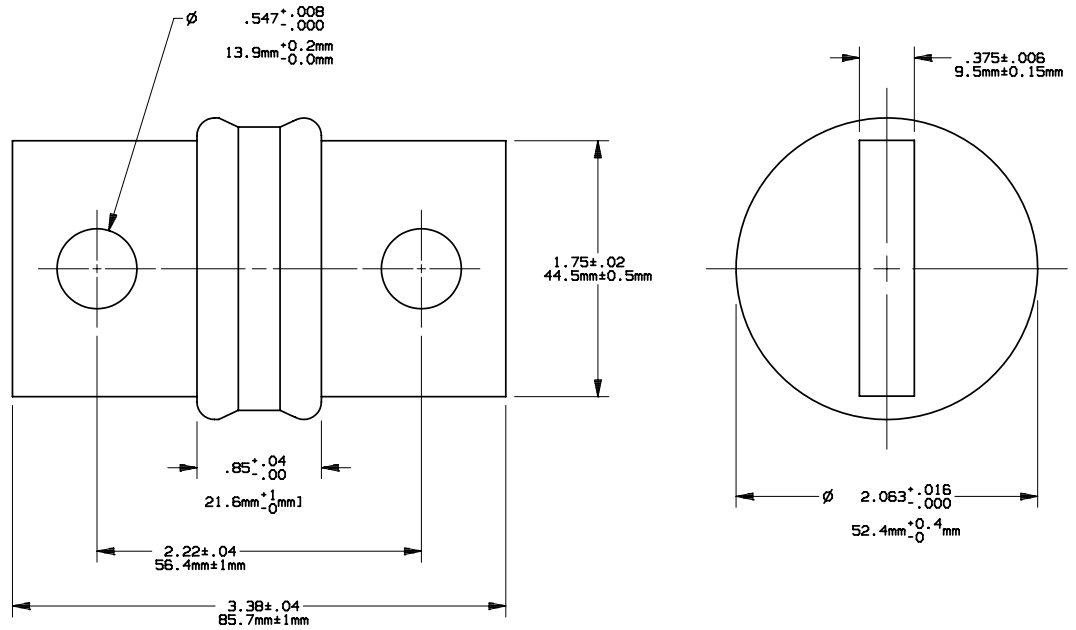

REV	DATE	ECO	DESCRIPTION	BY	CK	APP
B	2-14-08	NA	UPDATED FORMAT	LDB	NA	(SEE ECO)

MERSEN USA NEWBURYPORT-MA, LLC
374 MERRIMAC STREET
NEWBURYPORT, MA 01950

A3T(700-800)

OUTLINE DIMENSIONS
NOT TO BE USED FOR PRODUCTION

PRODUCT MANAGER
SIGN:
DATE:

DESIGN ENGINEER
SIGN:
DATE:

CLASS T
700-800A 300V

20364