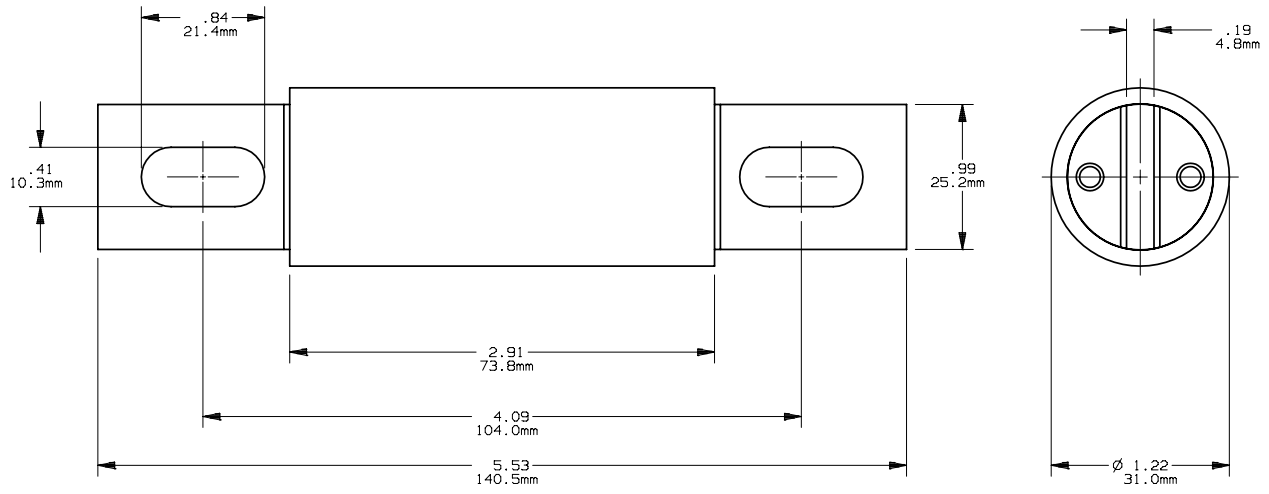

REV	DATE	ECO	DESCRIPTION	BY	CK	APP
B	3-20-06	NA	REDRAWN-WAS ON 16963 REV A	LDB	NA	NA

MERSEN USA NEWBURYPORT-MA, LLC
374 MERRIMAC STREET
NEWBURYPORT, MA 01950

A60X(125-200)-4K

OUTLINE DIMENSIONS
NOT TO BE USED FOR PRODUCTION

PRODUCT MANAGER

DESIGN ENGINEER

FORM 101

SIGN:
DATE:

SIGN:
DATE:

125-200A 600V

19963